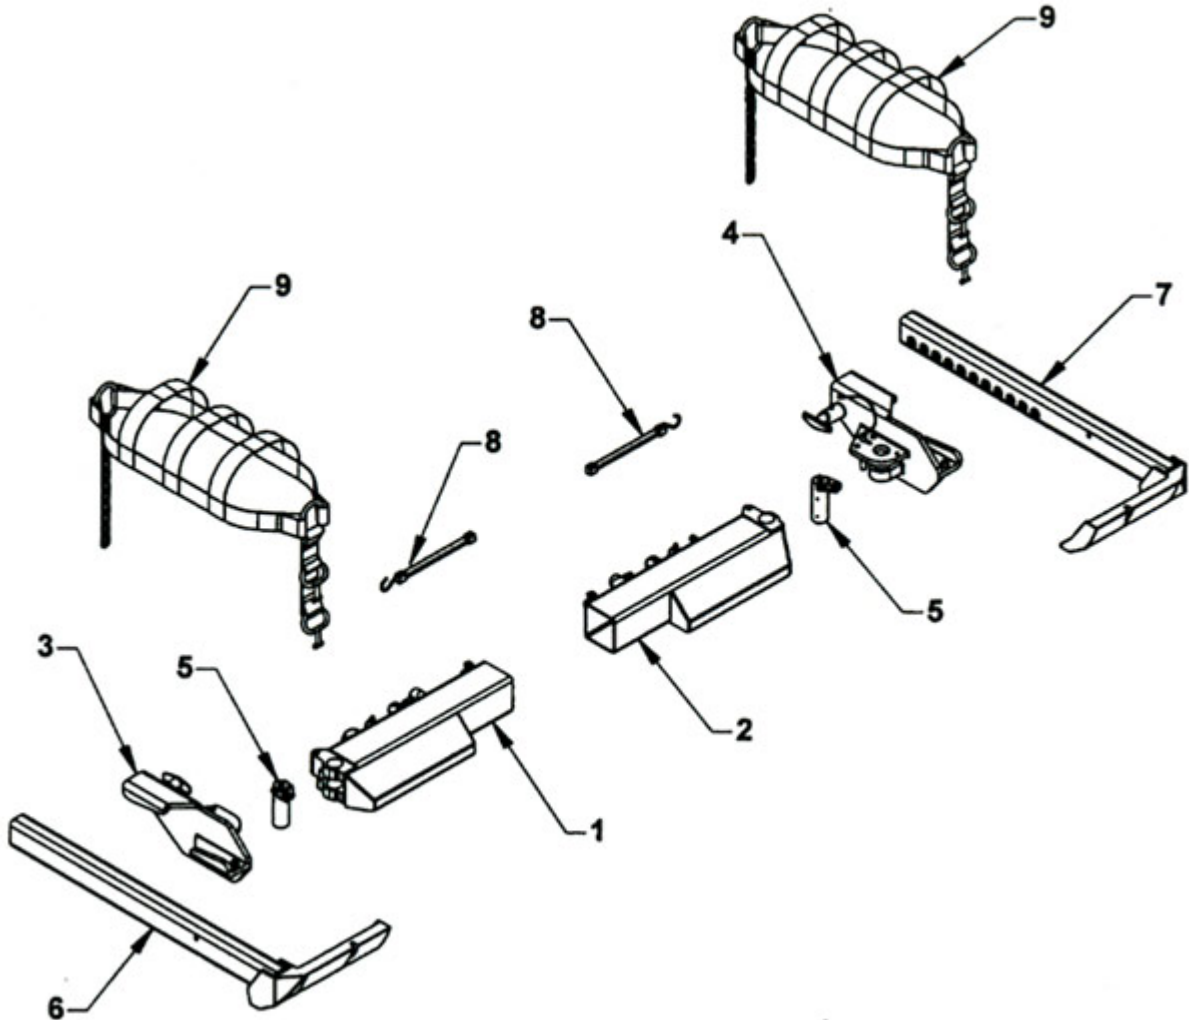

Pivot Wheel Grids and L-Arms

ITEM	PART NUMBER	DESCRIPTION	NUMBER REQUIRED
1	659811L	PIVOT L-ARM RECEIVER GROUP - LEFT	1
2	659811R	PIVOT L-ARM RECEIVER GROUP - RIGHT (SHOWN)	1
3	659820L	PIVOT L-ARM RECEIVER GROUP - LEFT	1
4	659820R	PIVOT L-ARM RECEIVER GROUP - RIGHT (SHOWN)	1
5	659822	L-ARM RECEIVER CASTING PIVOT PIN	1
6	659830L	LEFT ALUMINUM L-ARM	1
7	659830R	RIGHT ALUMINUM L-ARM	1
8	AA009G	RUBBER TENSION STRAP WITH S-HOOK	2
9	65286	BASKET STRAP - CAR	2
	65287	BASKET STRAP - TRUCK	2