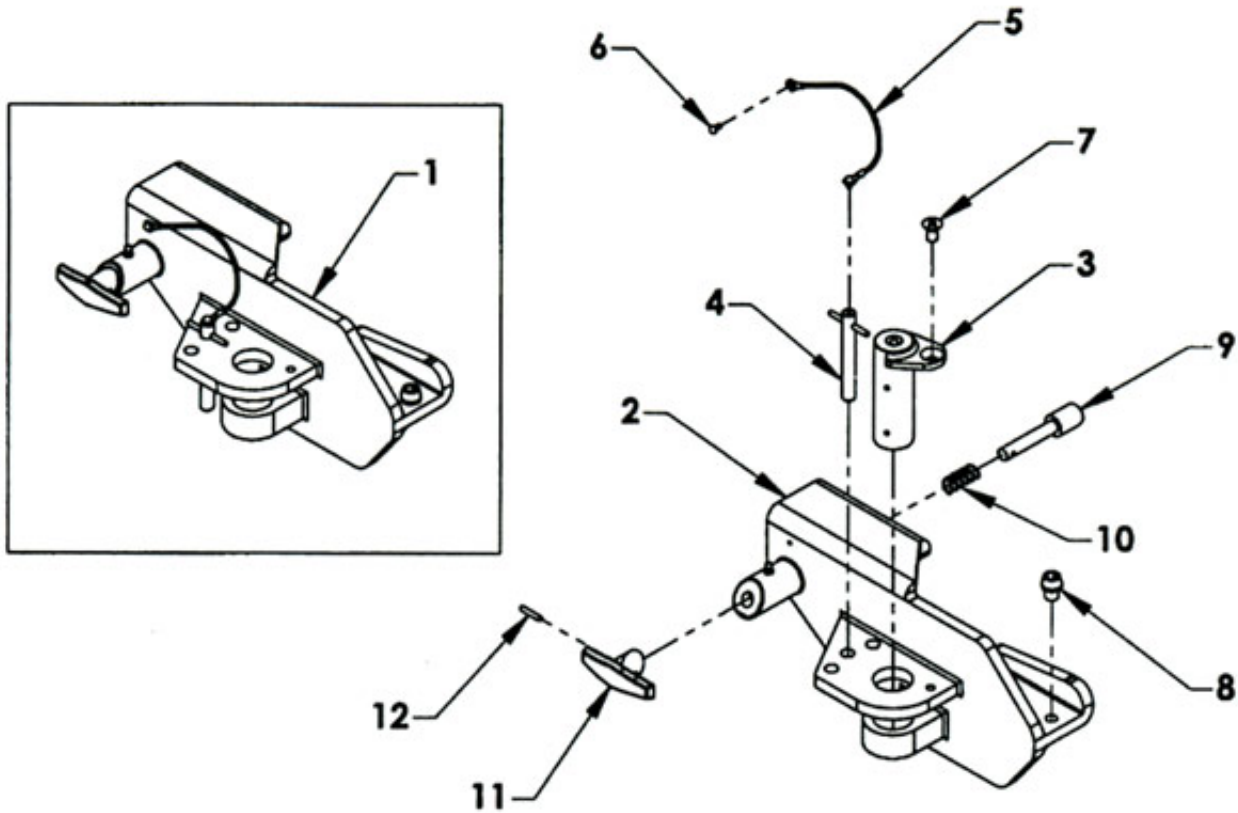

Pivot L-Arm Receiver Group (Optional)

ITEM	PART NUMBER	DESCRIPTION	NUMBER REQUIRED
1	659820L	PIVOT L-ARM RECEIVER GROUP - LEFT	1
	659820R	PIVOT L-ARM RECEIVER GROUP - RIGHT (SHOWN)	1
2	659821L	PIVOT L-ARM RECEIVER CASTING - LEFT	1
	659821R	PIVOT L-ARM RECEIVER CASTING - RIGHT (SHOWN)	1
3	659822	L-ARM RECEIVER CASTING PIVOT PIN	1
4	659826	PIVOT LOCK PIN	1
5	659827	LANYARD	1
6	85016	RIVET	1
7	81225	FLAT HEAD SOCKET CAP SCREW 3/8-16 UNC x 1/2	1
8	81226	TAPERED SOCKET CAP SCREW 1/2-13 UNC x 1/2	1
9	659824	7/8 CAM PIN	1
10	89100	CAM PIN SPRING	1
11	659825	T-HANDLE	1
12	84675	ROLL PIN 3/16 x 1	1