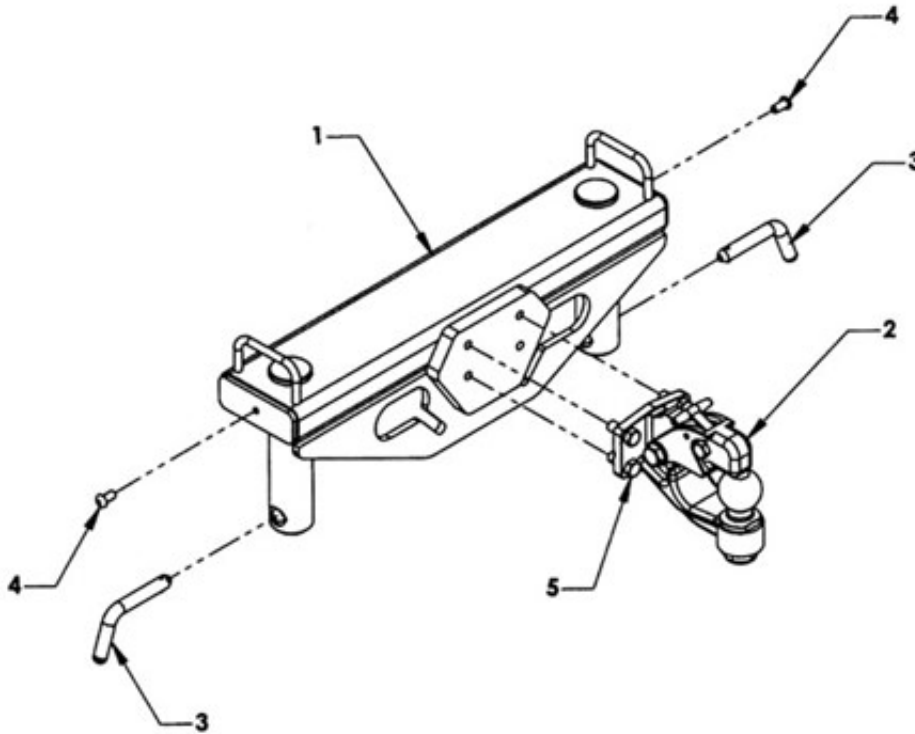

Pintle Hitch Group

ITEM	PART NUMBER	DESCRIPTION	NUMBER REQUIRED
	66370G	PINTLE HITCH GROUP	1
1	66370W	PINTLE HITCH WELDMENT	1
2	A3020	TOW BALL PINTLE HITCH	1
3	66378	RETAINING PIN	2
4	812A6	3/8 x 5/8 BUTTONHEAD BOLT	4
	5A220	LANYARD	2
5	81428	BOLT 1/2-13 x 1.25 GRADE 5 OR 8	4
	82310	1/2 LOCK WASHER	4