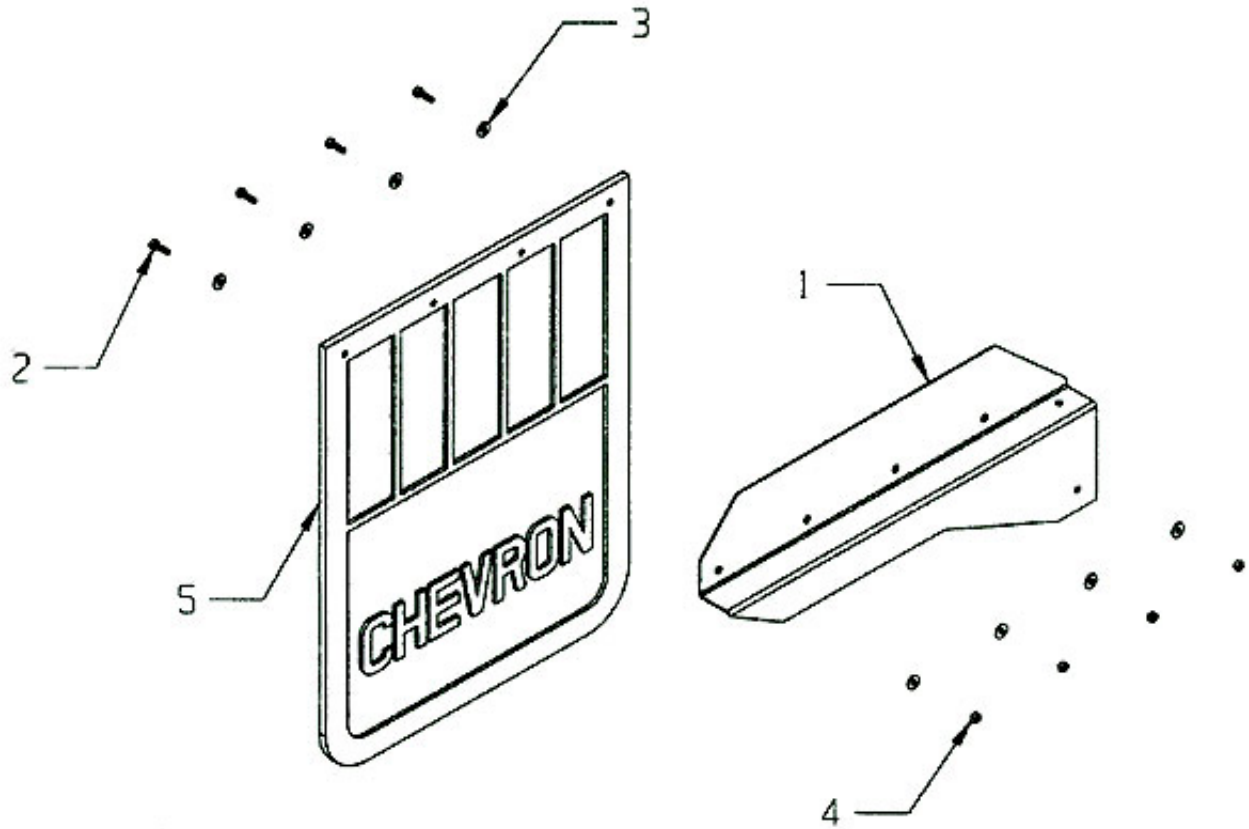

Mudflap Components

ITEM	PART NUMBER	DESCRIPTION	NUMBER REQUIRED
1	12355L	MUDFLAP MOUNTING BRACKET	1
	12355R	MUDFLAP MOUNTING BRACKET	1
2	81110	5/16 x 1 BOLT	8
3	82110	5/16 FLAT WASHER	16
4	83125	5/16 NYLON LOCK NUT	8
5	A1026	MUDFLAP 22 x 26	2