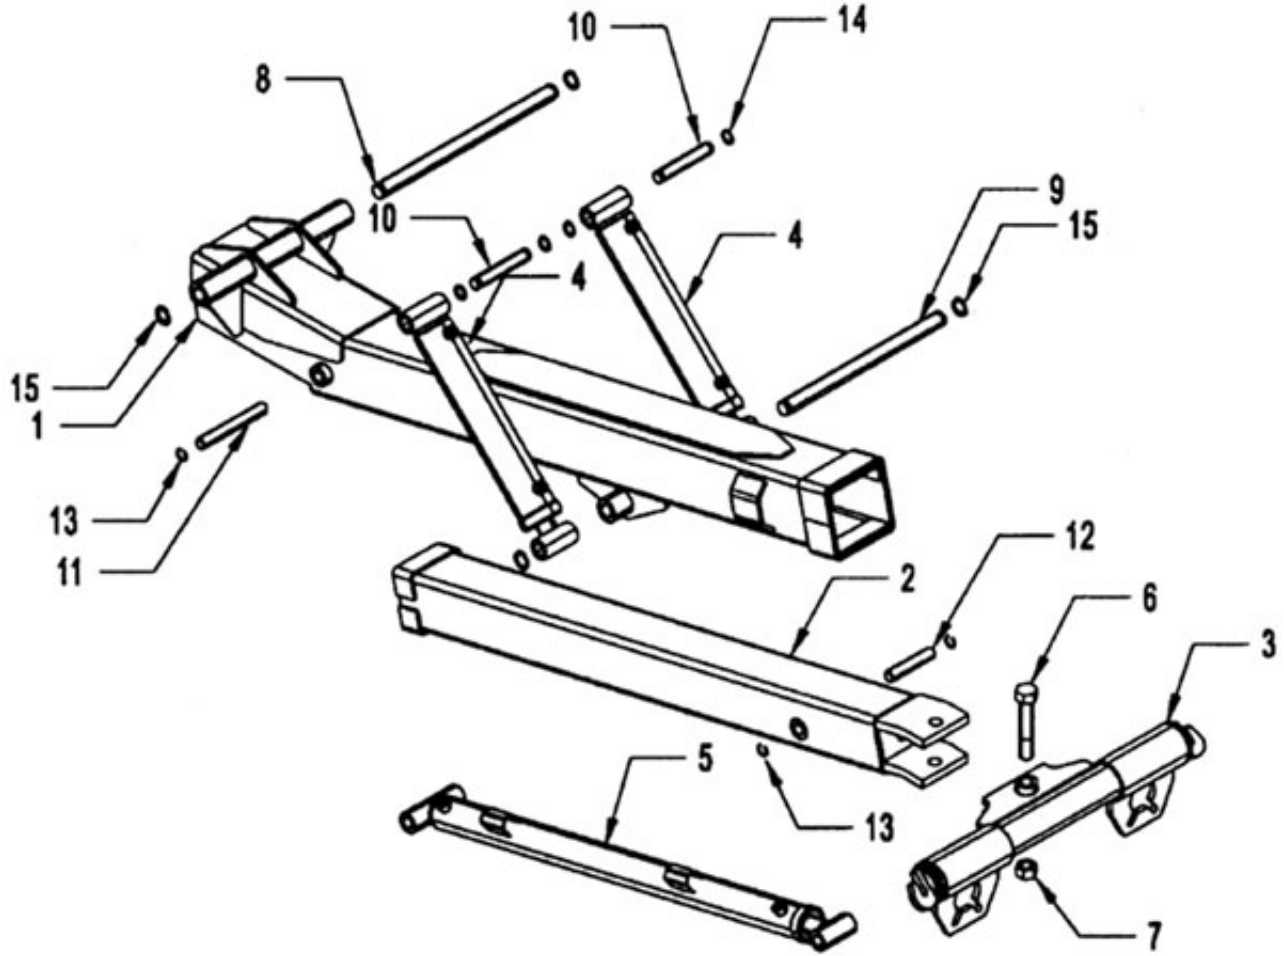

### Hitch Components

ITEM	PART NUMBER	DESCRIPTION	NUMBER REQUIRED
1	14130H	HITCH TUBE OUTER	1
2	14120	HITCH TUBE INNER	1
3	15009	TOWBAR	1
4	72133	HITCH LIFT CYLINDER	2
5	72134	HITCH EXTENSION CYLINDER	1
6	15021	TOWBAR BOLT	1
7	83610	7/8 NYLON LOCK NUT	1
8	14518	HITCH/WHEEL LIFT PIVOT PIN	1
9	14519	LIFT CYLINDER PIVOT PIN	1
10	17190	CYLINDER BASE PIN .980 x 5-7/8 SPRING	2
11	72936	CYLINDER BASE PIN .980 x 7-1/8	1
12	72941	CYLINDER ROD PIN .980 x 4-3/4	1
13	86100I	SNAP RING 1.00 INTERNAL	4
14	86100E-1	SNAP RING 1.00 EXTERNAL 7200	4
15	86125E-1	SNAP RING 1.25 EXTERNAL 7200	4