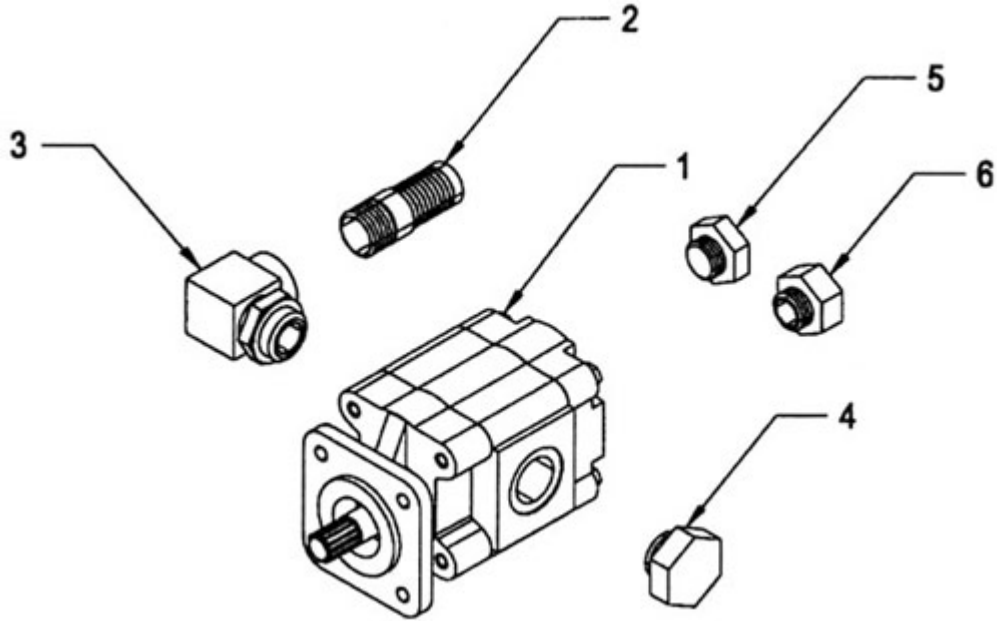

Series 14

Parts

Direct Mount Pump

ITEM	PART NUMBER	DESCRIPTION	NUMBER REQUIRED
1	78007	PUMP-18 GPM (SAE 4 BOLT FLANGE)	1
2	77CH0	1-1/4 x 3 NPT NIPPLE	1
3	77C90	1-1/4 x 90 M-F O-RING ADAPTER 887-554-20	1
4	77620	1-1/4 O-RING PLUG 900598-20	1
5	77616	1 O-RING PLUG 900598-16	1
6	779E1	1 O-RING PLUG x 3/4 PIPE REDUCER 2216-12 x 16	1