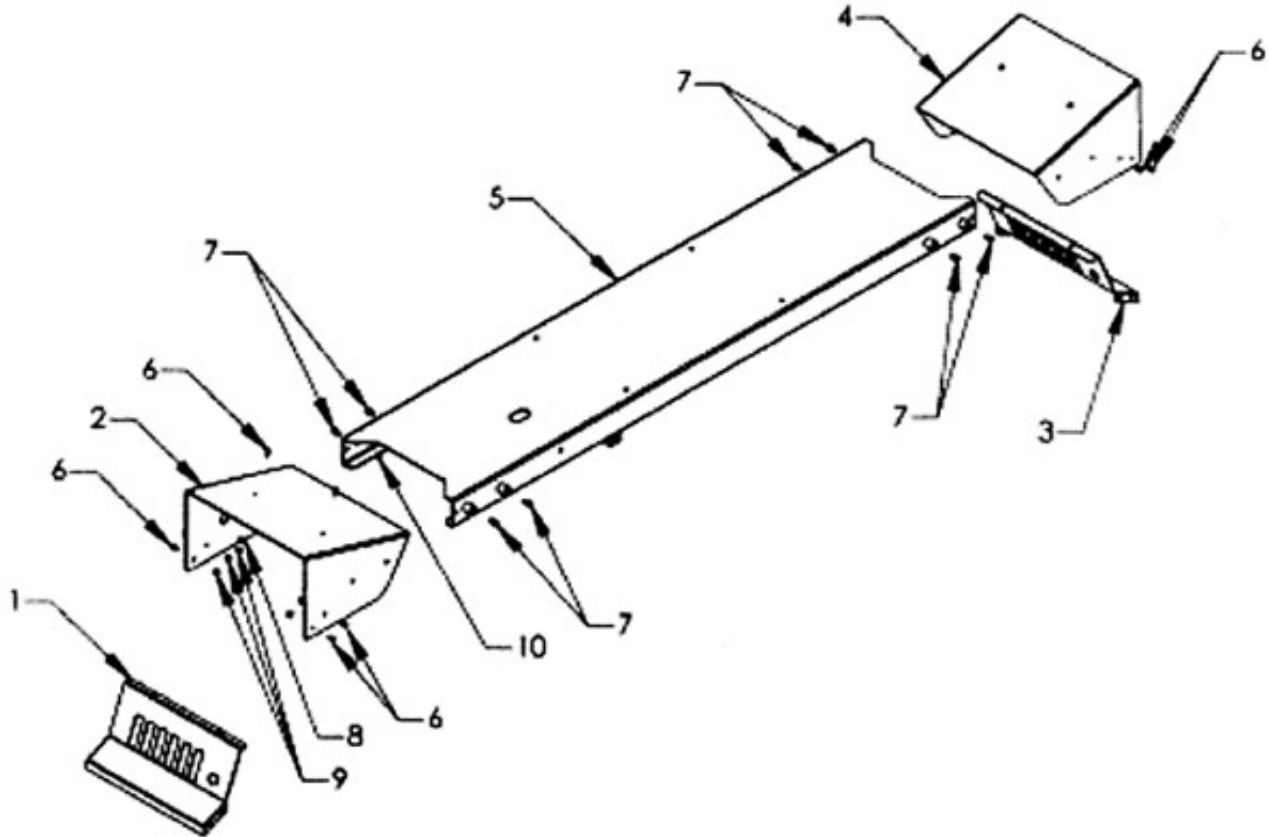

### Control Hood

ITEM	PART NUMBER	DESCRIPTION	NUMBER REQUIRED
1	18126L	CONTROL PANEL - LEFT	1
2	181274L	CONTROL HOOD - LEFT	1
	181274KL	HOOD KIT - LEFT (PANEL, HOOD, BOLTS, NUTS)	
3	18126R	CONTROL PANEL - RIGHT	1
4	181274R	CONTROL HOOD - RIGHT	1
	181274KR	HOOD KIT - RIGHT (PANEL, HOOD, BOLTS, NUTS)	
5	181283W	CONTROL ARM WELDMENT	1
6	811A6	BOLT 5/16-18 UNC x 5/8 BUTTON HEAD STAINLESS	12
7	812A7	BOLT 3/8-16 UNC x 3/4 BUTTON HEAD STAINLESS	8
8	82110	FLAT WASHER 5/16	4
9	83125	NUT 5/16-18 UNC NYLON LOCK	12
10	83215	NUT 3/8-16 UNC NYLON LOCK	4