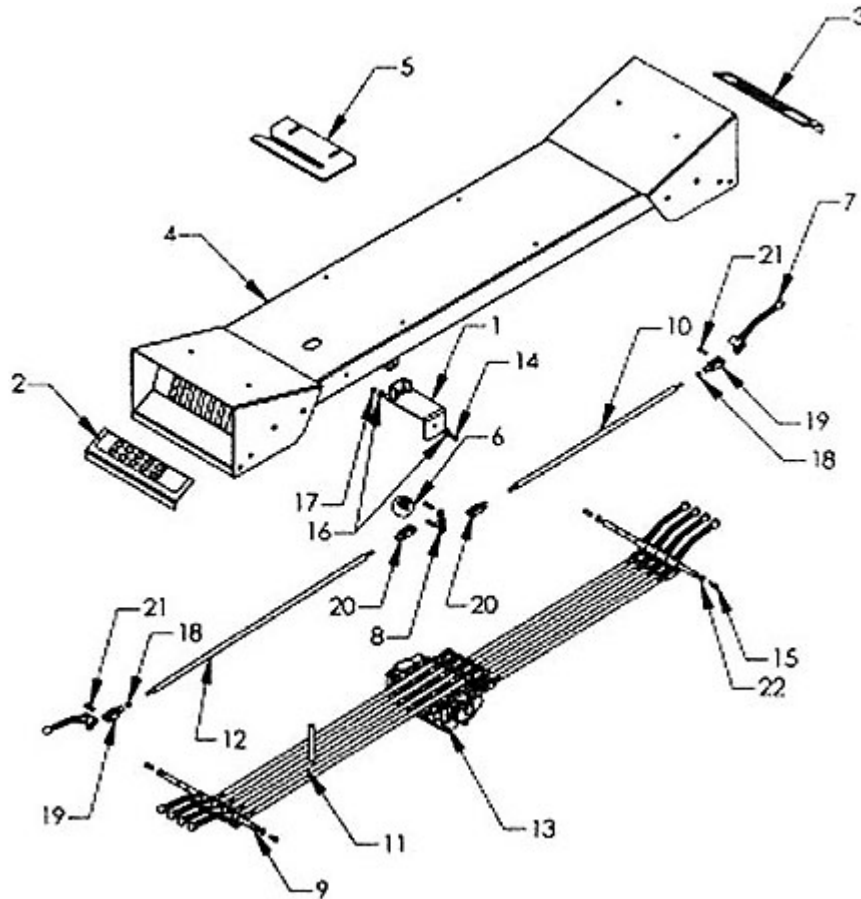

Control Components

ITEM	PART NUMBER	DESCRIPTION	NUMBER REQUIRED
1	181409	ANTI-TILT ROD GUIDE	1
2	18212L	CONTROL PANEL I.D. PLATE (DRIVER SIDE)	1
3	18212R	CONTROL PANEL I.D. PLATE (PASSENGER SIDE)	1
4	183162	CONTROL BOX HOOD & ARM ASSEMBLY	1
5	33813	ANTI-TILT PLATE	1
6	7A010	PIN AND LINK ASSEMBLY	5
7	7A111	CONTROL HANDLE	10
8	7A121	BELL CRANK	5
9	7A5752	HANDLE CROSS ROD	2
10	7A527A	CONTROL ROD 27-1/4	5
11	7A536A	ANTI-TILT CONTROL ROD 36-1/2	1
12	7A537A	CONTROL ROD 36-1/2	4
13	74115	CONTROL VALVE - 5 SPOOL	1
14	81110	BOLT 5/16-18 UNC x 7/8	1
15	812A9	BOLT 3/8-16 UNC x 1 BUTTON HEAD STAINLESS	4
16	82110	FLAT WASHER 5/16	2
17	83125	NUT 5/16-18 UNC NYLON LOCK	1
18	83215	NUT 3/8-24 UNF	10
19	84530	CLEVIS 3/8-24 RIGHT HAND THREAD	10

20	84540	CLEVIS 3/8-24 LEFT HAND THREAD
21	84620	CLEVIS PIN 3/8
22	86062E	SNAP-RING 5/8 EXTERNAL

10
20
4