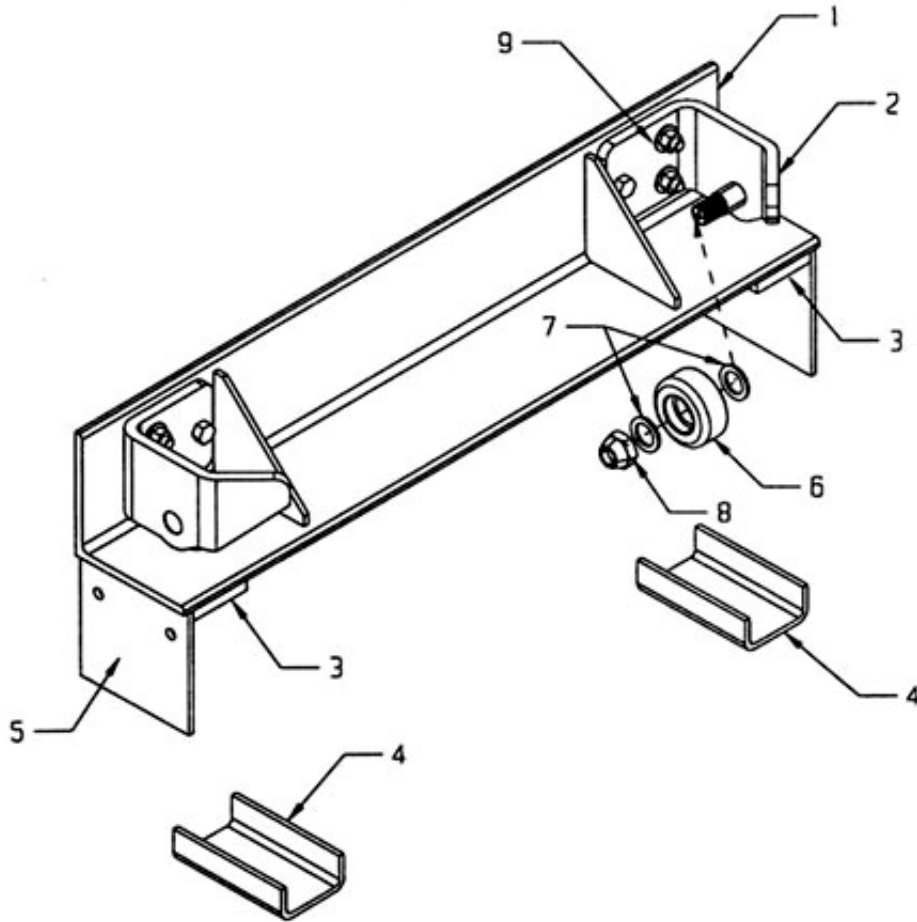

Body Lock

ITEM	PART NUMBER	DESCRIPTION	NUMBER REQUIRED
1	36300	BODY LOCK ANGLE	1
2	36315L	HOLD DOWN BRACKET LEFT	1
	36315R	HOLD DOWN BRACKET RIGHT	1
	36315KL	INCLUDES 36315L, 36310, 82710 & 83610	
	36315KR	INCLUDES 36315R, 36310, 82710 & 83610	
3	36309	BODY LOCK SPACER BAR (INBOARD)	2
4	36319	BODY LOCK SPACER CHANNEL (OUTBOARD)	2
5	36318	SIDE MOUNTING PLATE	2
6	36310	ROLLER BEARING	2
7	82710	THRUST WASHER	4
8	83610	7/8-14 UNF NYLON LOCK NUT	2
9	81240	BOLT 1/2-20 x 1-3/4 GRADE 5	6
	83324	NYLON LOCK NUT 1/2-20	6