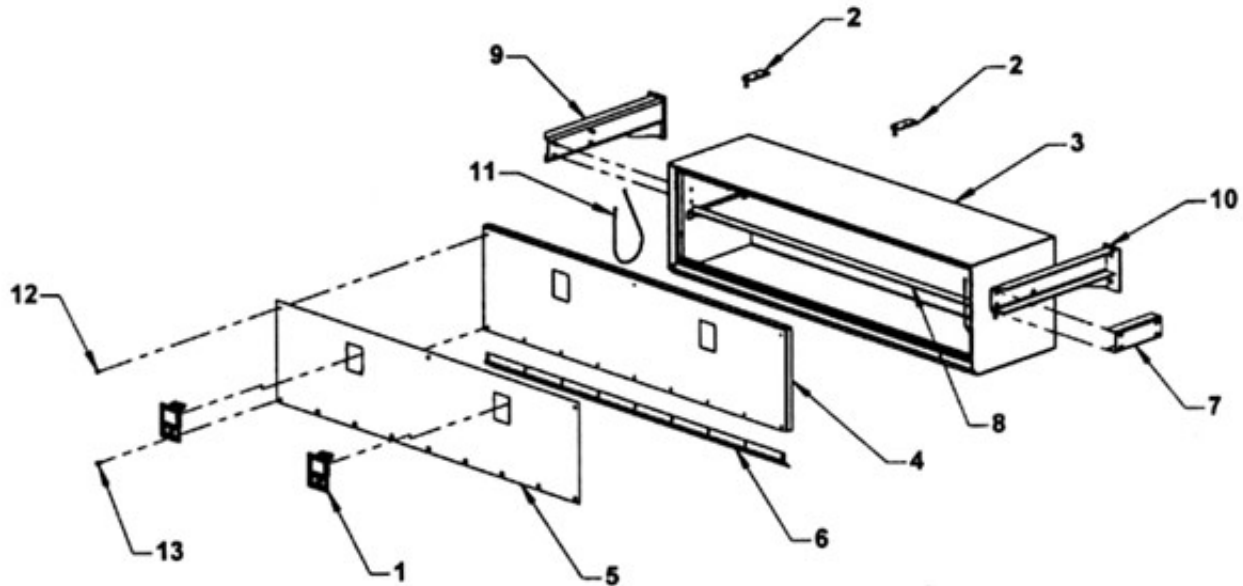

65" Aluminum Toolbox - 37900

ITEM	PART NUMBER	DESCRIPTION	NUMBER REQUIRED
1	54658	ROTARY PADDLE LATCH	2
	54657	GASKET FOR PADDLE LATCH	2
	81111	#8-32 x 1/2 STAINLESS ONE WAY SCREW	8
	83111	#8-32 STAINLESS KEPT NUT	8
2	376182	STRIKER PIN MOUNTING PLATE	2
	54659	STRIKER PIN	2
	83125	NYLON LOCK NUT 5/16-18	2
3	37910W	BOX WELDMENT	1
4	37920W	DOOR WELDMENT	1
	37920A	DOOR ASSEMBLY	1
	37925	STAINLESS STEEL DOOR COVER PANEL	1
6	37930	HINGE	1
7	37960	TANDEM BOX SPACER CHANNEL (OPTIONAL)	1
8	37970	SHELF	1
9	37850L	TOOLBOX MOUNTING BRACKET - LEFT	1
10	37850R	TOOLBOX MOUNTING BRACKET - RIGHT	1
11	5A221	LANYARD - 21 INCH	2
	81100	STAINLESS CARRIAGE BLOT 1/4-20 x 3/4	3
	83100	NUT 1/4-20	3
13	82020	LOCK WASHER 1/4	3
	81115	STAINLESS CARRIAGE BLOT 5/16-18 x 3/4	18
	83115	NUT 5/16-18	18
	82130	LOCK WASHER 5/16	18
	82110	FLAT WASHER 5/16	18