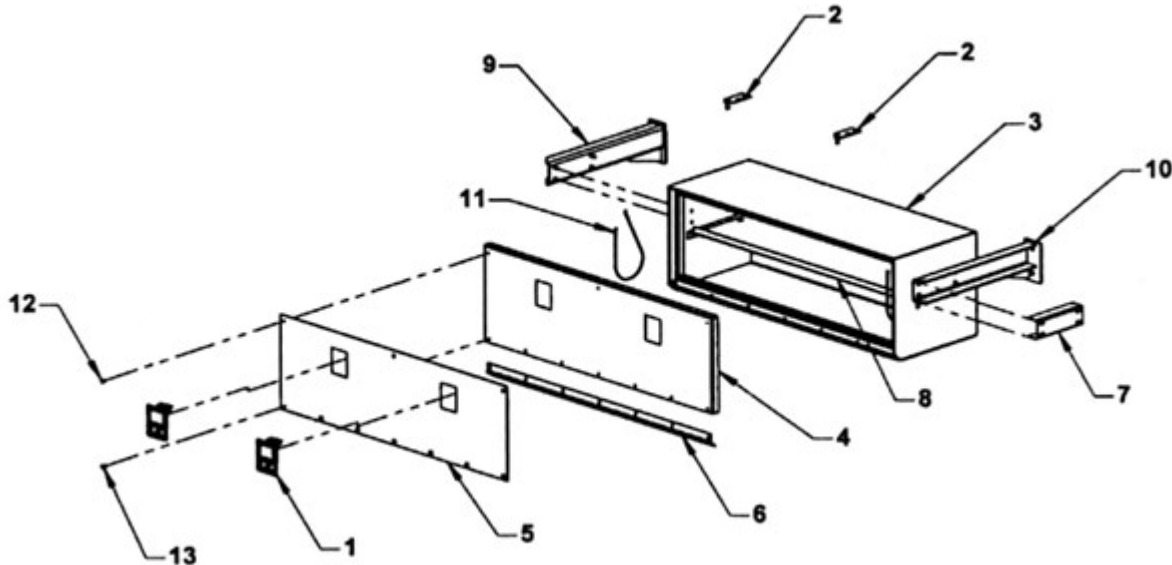

49" Aluminum Toolbox - 37800

ITEM	PART NUMBER	DESCRIPTION	NUMBER REQUIRED
1	54658	ROTARY PADDLE LATCH	2
	54657	GASKET FOR PADDLE LATCH	2
	81111	#8-32 x 1/2 STAINLESS ONE WAY SCREW	8
	83111	#8-32 STAINLESS KEPT NUT	8
2	376182	STRIKER PIN MOUNTING PLATE	2
	54659	STRIKER PIN	2
	83125	NYLON LOCK NUT 5/16-18	2
3	37810W	BOX WELDMENT	1
4	37820W	DOOR WELDMENT	1
	37820A	DOOR ASSEMBLY	1
5	37825	STAINLESS STEEL DOOR COVER PANEL	1
6	37630	HINGE	1
7	37760	TANDEM BOX SPACER CHANNEL (OPTIONAL)	1
8	37670	SHELF	1
9	37850L	TOOLBOX MOUNTING BRACKET - LEFT	1
10	37850R	TOOLBOX MOUNTING BRACKET - RIGHT	1
11	5A221	LANYARD - 21 INCH	2
12	81100	STAINLESS CARRIAGE BLOT 1/4-20 x 3/4	3
	83100	NUT 1/4-20	3
	82020	LOCK WASHER 1/4	3
	81115	STAINLESS CARRIAGE BLOT 5/16-18 x 3/4	14
13	83115	NUT 5/16-18	14
	82130	LOCK WASHER 5/16	14
	82110	FLAT WASHER 5/16	14