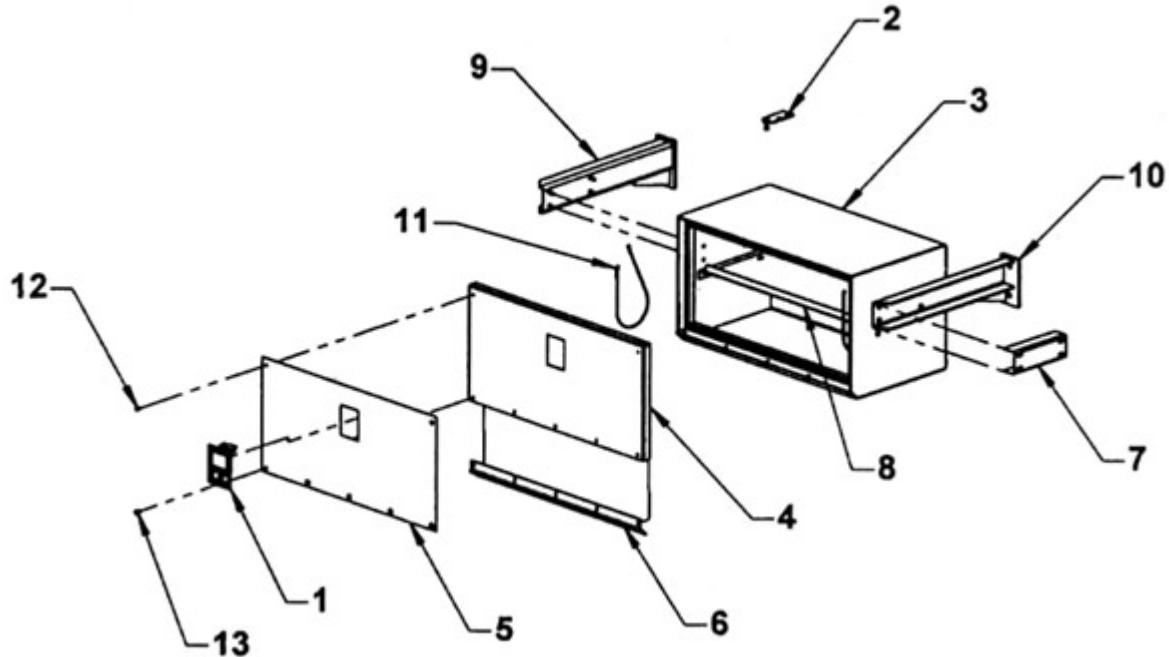

### 33" Aluminum Toolbox - 37700

ITEM	PART NUMBER	DESCRIPTION	NUMBER REQUIRED
1	54658	ROTARY PADDLE LATCH	1
	54657	GASKET FOR PADDLE LATCH	1
	81111	#8-32 x 1/2 STAINLESS ONE WAY SCREW	4
	83111	#8-32 STAINLESS KEPT NUT	4
2	376182	STRIKER PIN MOUNTING PLATE	1
	54659	STRIKER PIN	1
	83125	NYLON LOCK NUT 5/16-18	1
3	37710W	BOX WELDMENT	1
4	37720W	DOOR WELDMENT	1
	37720A	DOOR ASSEMBLY	1
5	37725	STAINLESS STEEL DOOR COVER PANEL	1
6	37730	HINGE	1
7	37760	TANDEM BOX SPACER CHANNEL (OPTIONAL)	1
8	37770	SHELF	1
9	37850L	TOOLBOX MOUNTING BRACKET - LEFT	1
10	37850R	TOOLBOX MOUNTING BRACKET - RIGHT	1
11	5A221	LANYARD - 21 INCH	2
12	81100	STAINLESS CARRIAGE BLOT 1/4-20 x 3/4	2
	83100	NUT 1/4-20	2
	82020	LOCK WASHER 1/4	2
	81115	STAINLESS CARRIAGE BLOT 5/16-18 x 3/4	10
13	83115	NUT 5/16-18	10
		LOCK WASHER 5/16	10