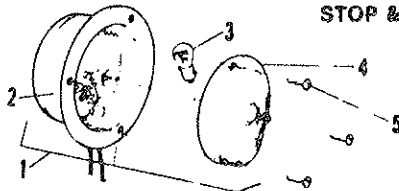

STOP & TURN LIGHT

1. Light, Stop & Turn - Complete
2. Housing, Stop & Turn Light
3. Bulb, Stop & Turn Light
4. Lens, Stop & Turn Light - Red
5. Screw, Lens

0300501
0300497
0300498
0300499
0300500