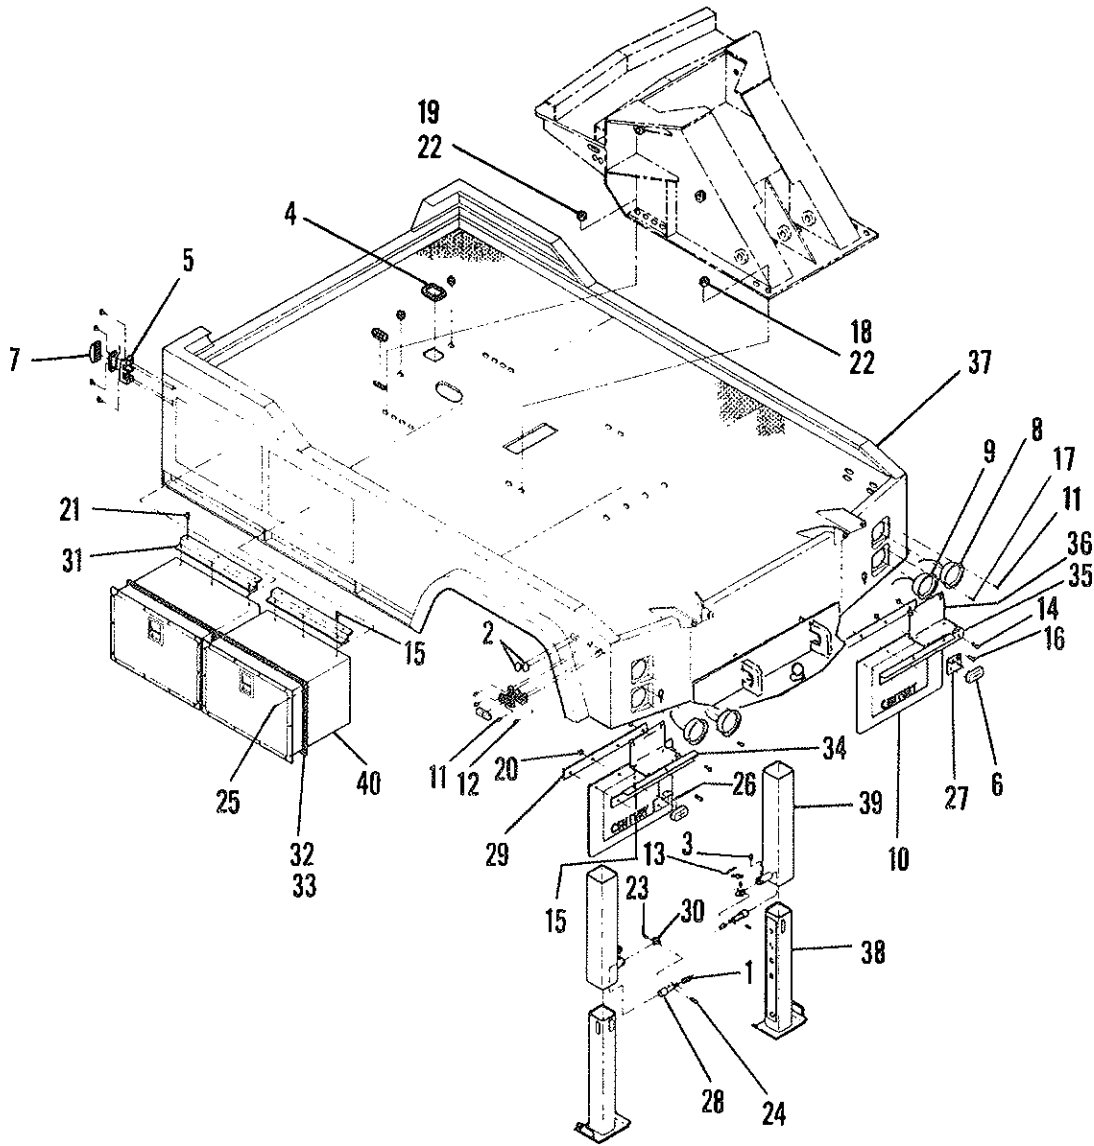

MODEL 820 EXPRESS

ITEM	PART NO.	DESCRIPTION	NO. REQ'D	ITEM	PART NO.	DESCRIPTION	NO. REQ'D
1	0300004	Spring, Plunger (Opt.)	2	21	0400396	"J" Nut (Opt.)	3 (Per Box)
2	0300032	Plug 1" Dia. Hole	2	22	0400431	Nut Nylok 3/4" - 10 Gr. 8	12
3	0300113	Grease Fitting (Opt.)	2	23	0400561	Roll Pin 5/32" x 1 3/4" (Opt.)	2
4	0300124	Grommet Caterpillar	4	24	0400563	Roll Pin 3/16" x 1 3/4" (Opt.)	2
5	0300242	Guard, Chrome-Light (Opt.)	4	25	0400567	Rivet (Opt.)	14 (Per Box)
6	0300427	Light Clearance-Red	4	26	0700159	Brkt. Clearance - Left	1
7	0300428	Light Clearance-Amber	2	27	0700160	Brkt. Clearance - Right	1
8	0300501	Light Stop & Turn	2	28	0700526	Plunger Pin (Opt.)	2
9	0300505	Light Back Up	2	29	0700554	Bar Mud Flap Mtg. (Opt.)	2
10	0301223	Mud Flap (Opt.)	2	30	0700559	Plunger Handle (Opt.)	2
11	0400042	No. 10-24 x 1/2" Pan Hd.	24	31	0701091	Brkt. Support (Opt.)	1 (Per Box)
12	0400046	No. 10-24 x 3/4" (Opt.)	8	32	0701108	Sponge - Top Bottom (Opt.)	2 (Per Box)
13	0400047	Set Screw (Opt.)	2	33	0701109	Sponge - Right & Left (Opt.)	2 (Per Box)
14	0400122	Screw 3/8" - 16 x 1 1/4" (Opt.)	6	34	0701570	Angle Flap Mtg. Left (Opt.)	1
15	0400126	Screw 3/8" - 16 x 1" (Opt.)	4	35	0701571	Angle Flap Mtg. Right (Opt.)	1
16	0400132	Screw 3/8" - 16 x 1 1/2"	2	36	0701644	Mud Flap Mtg. Brkt. (Opt.)	2
17	0400141	Screw 3/8" - 16 x 7/8" (Opt.)	8	37	0800495	Body Weldment	1
18	0400288	Screw 3/4" - 10 x 2 1/2" Gr. 8	4	38	0800504	Inner Jack Weldment (Opt.)	2
19	0400289	Screw 3/4" - 10 x 3" Gr. 8	8	39	0800507	Outer Jack Weldment (Opt.)	2
20	0400392	Nut, Hex 3/8" - 16 Nylok	20	40	0900128	Tool Box (Opt.)	1