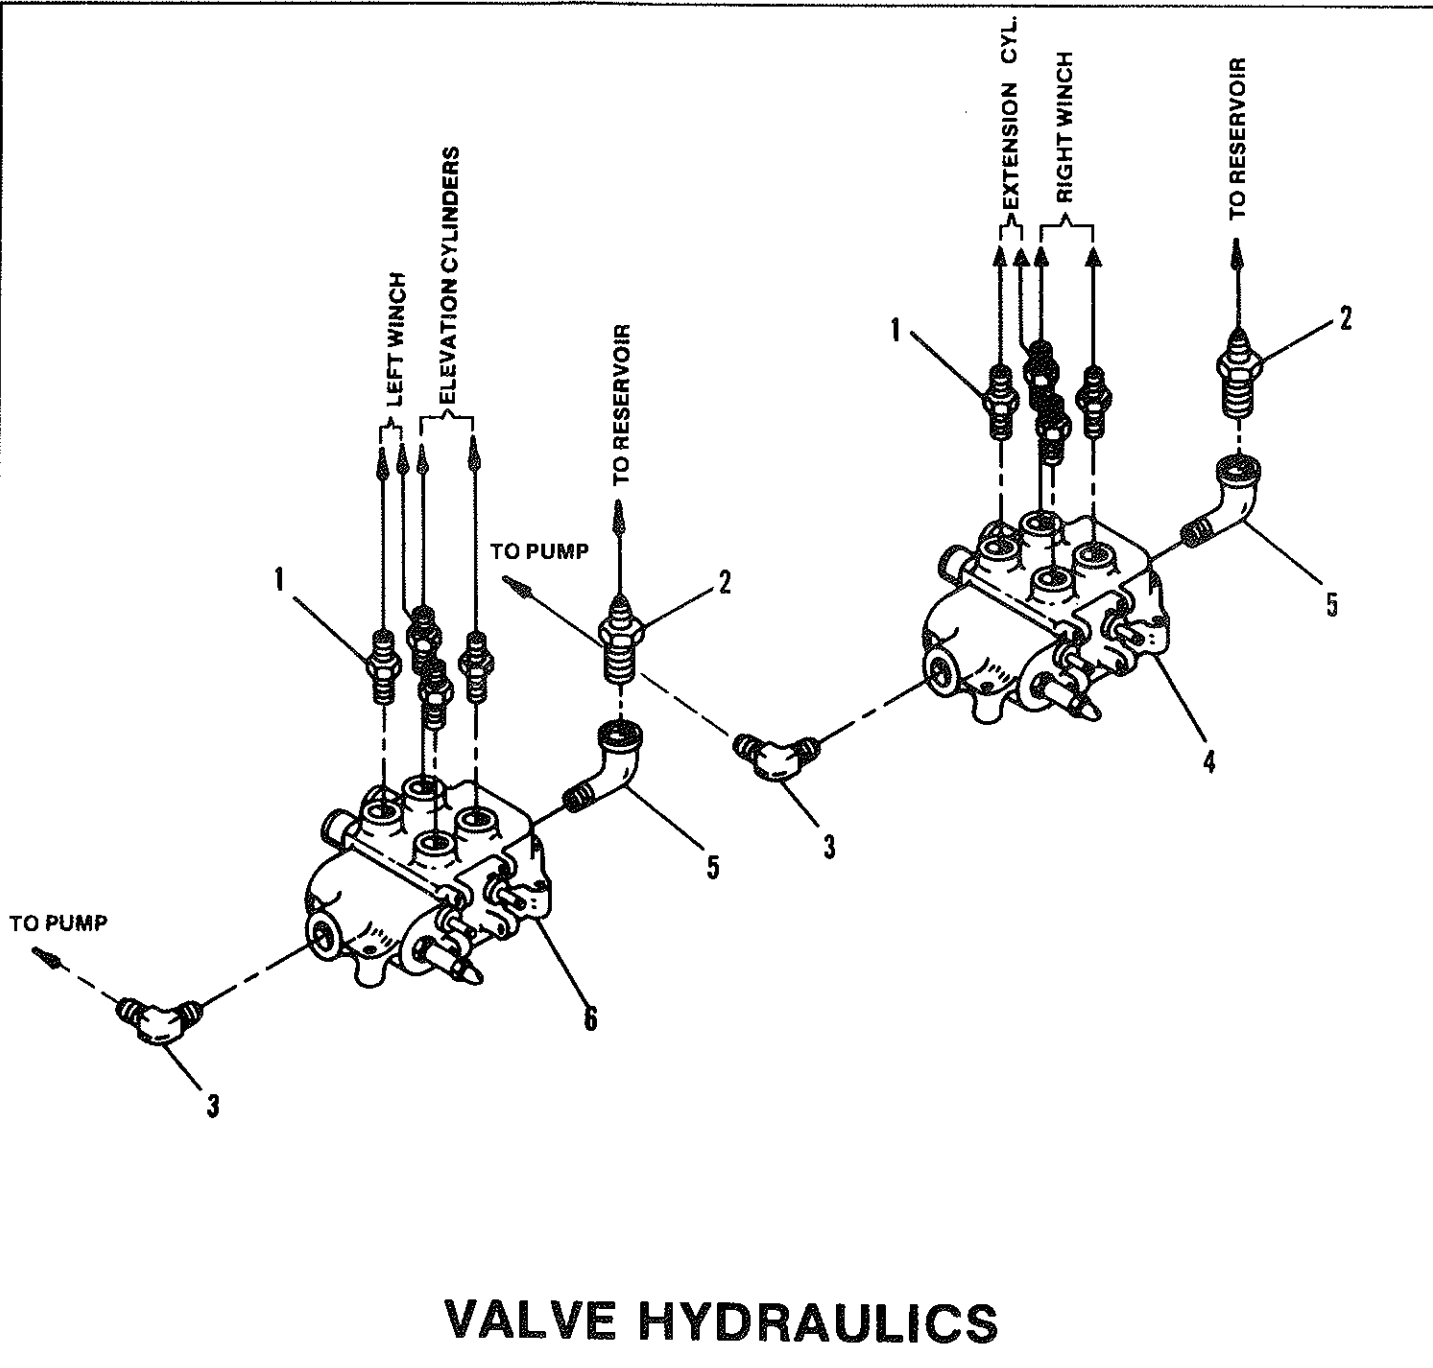

VALVE CONTROLS

ITEM	PART NO.	DESCRIPTION	NO. REQ'D	ITEM	PART NO.	DESCRIPTION	NO. REQ'D
1	0300122	Grommet, Split Plastic	12	10	0400543	Cotter Pin - 1/8" x 3/4"	4
2	0300834	Knob - Cable → In-Out	4	11	0700110	Bar Cross Control Bracket	3
3	0300835	Knob - Boom - Up-Down	2	12	0700113	Bar Cross Control - Front	2
4	0300837	Knob - Boom - In-Out	2	13	0700369	Control Lever	8
5	0400392	Nut - Nylok 3/8" - 16	12	14	0701099	Rod Extension	4
6	0400393	Nut - Jam 3/8" - 16	12	15	0701574	Bar Cross Control - Rear	2
7	0400533	Clevis Pin - 1/4" x 1 1/4"	4	16	0800024	Arm Weldment	4
8	0400541	Cotter Pin - 1/16" x 3/4"	4	17	0800490	Rod Weldment - Short	2
9	0400542	Cotter Pin - 3/16" x 1 1/4"	8	18	0800491	Rod Weldment - Long	2

ITEM	PART NO.	DESCRIPTION	NO. REQ'D
20	0300766	Male Branch Tee	1
21	0300767	Tee Union	1
22	0300787	Lower Hose Elev. Cyl	2
23	0300789	Straight Connector	4
24	0301225	Clamp (Hydraulic Tubing)	3
25	0301333	Upper Hose Elev. Cyl.	2
26	0400066	Cap Screw, Hex Hd., 1/4" - 20 x 3/4", Gr. 5, Pl.	3
27	0400107	5/16" - 18 x 2-1/2" Cap Screw	2
28	0400181	1/2" - 13 x 1-1/2" Hex Bolt	4
29	0400367	Nut (Nylon Lock) 1/4" - 20 Pl.	3
30	0400382	Nut (Nylock) 5/16" - 18	2
31	0701597	Tube - ST Steel	1
32	0701598	Tube - ST Steel	1
33	0701599	Tube - ST Steel	1
34	0701600	Tube - ST Steel	1
35	0701601	Tube - ST Steel	1
36	0701602	Tube - ST Steel	1
37	0800508	Bracket, Holding Valve (Weldment)	1
A		See Page 14. Valve Hydraulics	