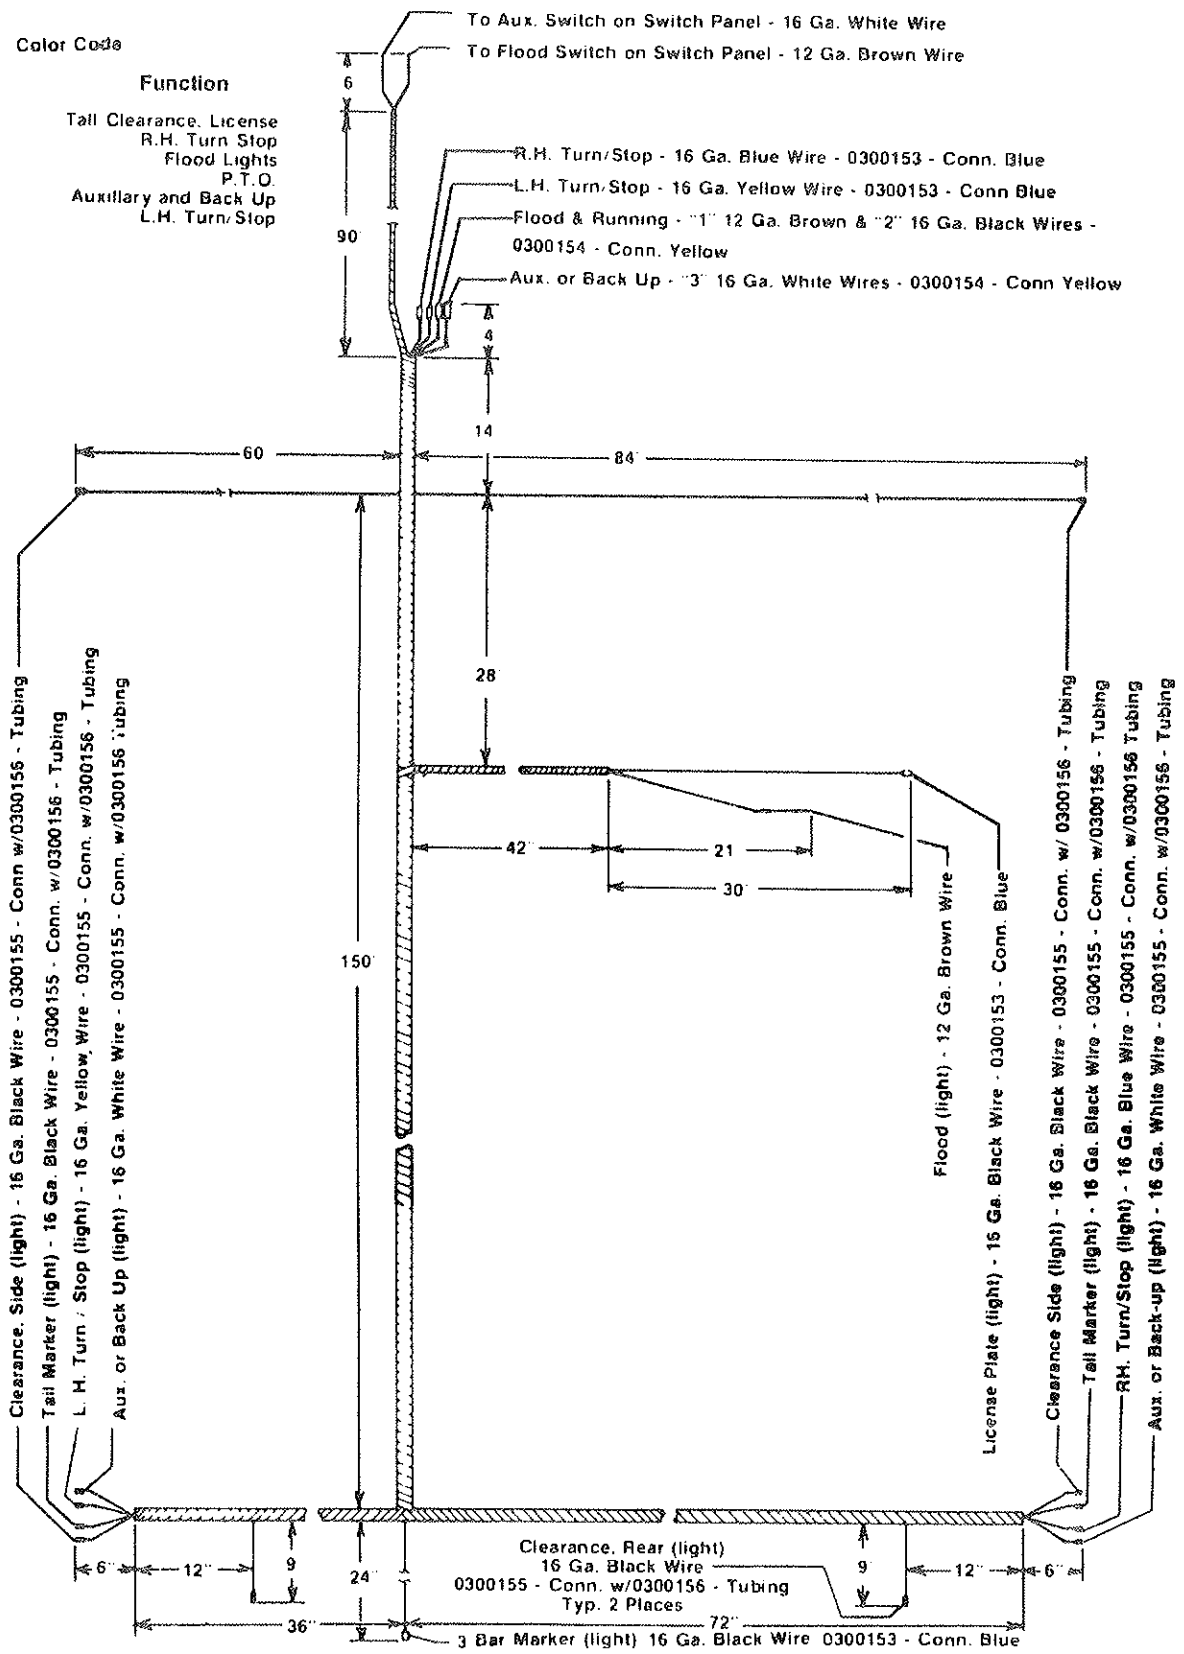

Color	Function
Black	Tail Clearance, License
Blue	R.H. Turn Stop
Brown	Flood Lights
Green	P.T.O.
White	Auxiliary and Back Up
Yellow	L.H. Turn/Stop

820 EXPRESS WIRING HARNESS