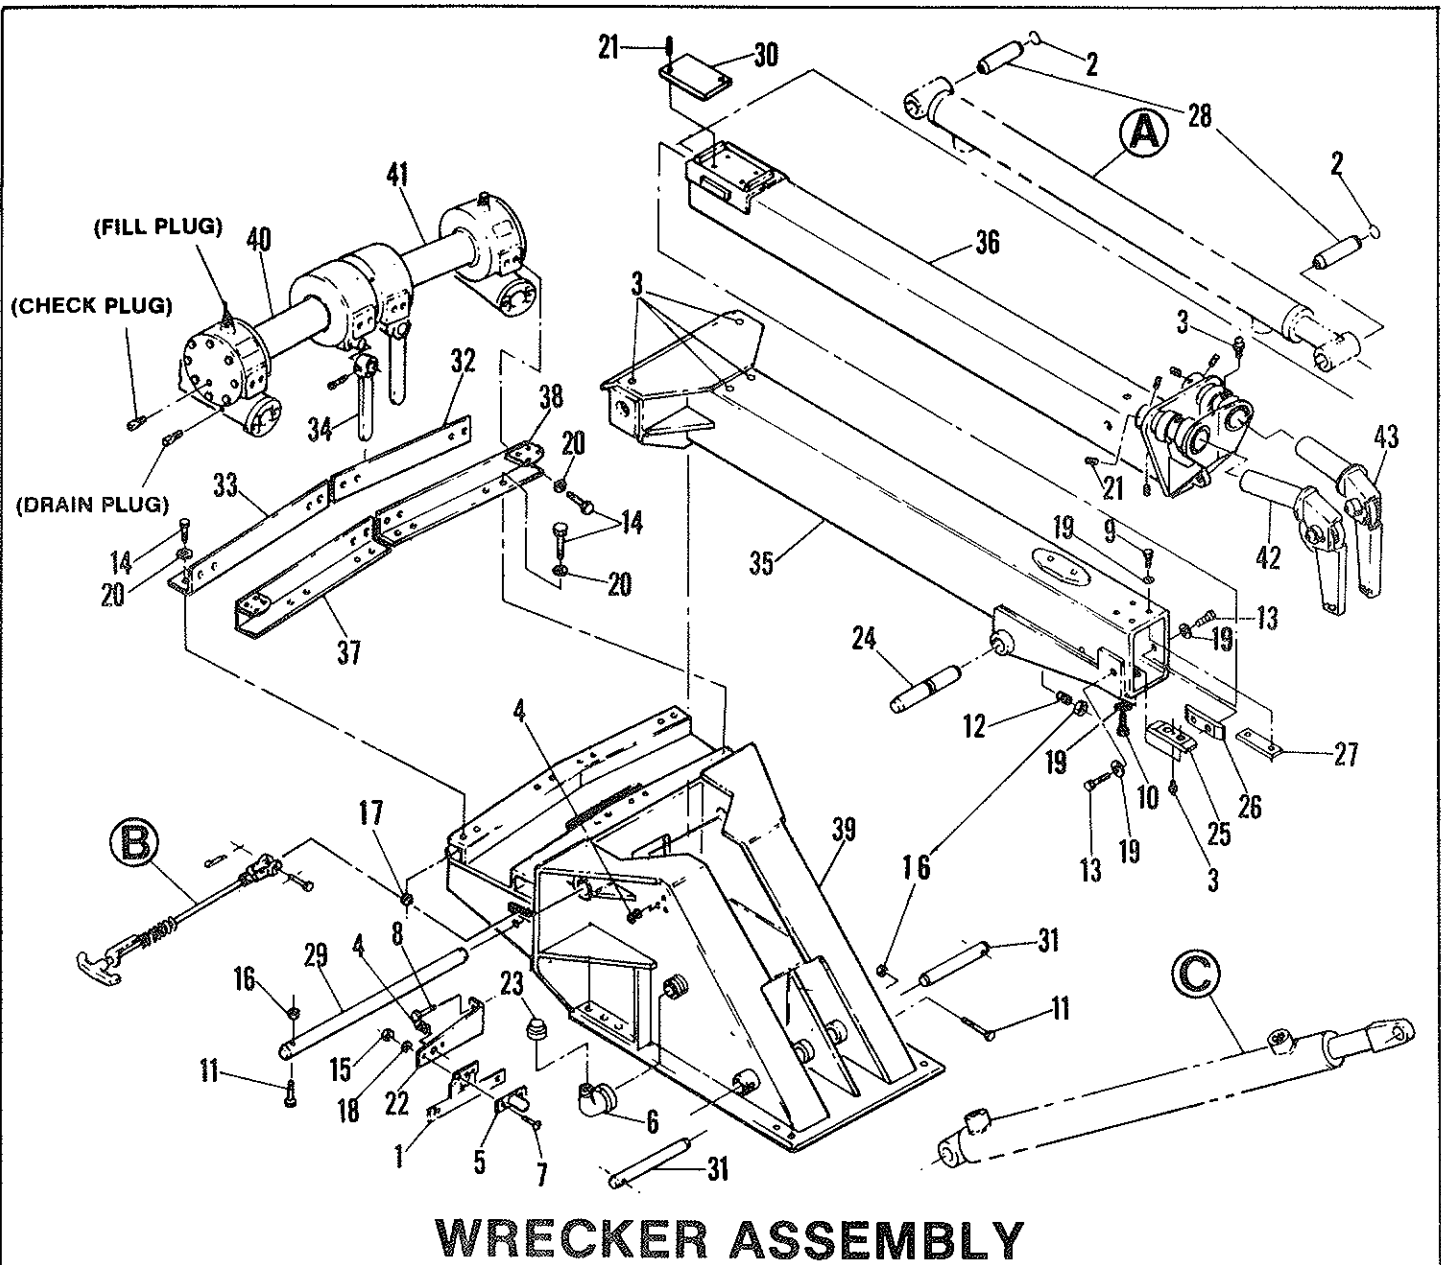

WRECKER ASSEMBLY

ITEM	PART NO.	DESCRIPTION	NO. REQ'D	ITEM	PART NO.	DESCRIPTION	NO. REQ'D
1	0300076	License Plate Holder	1	24	0700772	Shaft - Upper Elevation Cyl.	1
2	0300109	Snap Ring	4	25	0700775	Slide Pad - Bottom	1
3	0300113	Grease Fitting	7	26	0700776	Slide Pad - Side	2
4	0300117	Grommet - Rubber	2	27	0700778	Spacer - Boom Top	2
5	0300273	License Plate Illuminator	1	28	0700780	Shaft - Extension Cylinder	2
6	0300627	St. Ell. 1-1/2" NPT 90°	1	29	0700781	Shaft - Boom Pivot	1
7	0400061	1/4" - 20 x 3/4" Pan Head Screw	2	30	0700792	Slide Pad - Top	1
8	0400062	1/4" - 20 x 3/4" Cap Screw, THD, Cutting, Hex	2	31	0700804	Shaft - Lower Elevation Cyl.	2
9	0400121	3/8" - 16 x 3/4" Cap Screw Gr. 5, Plated	4	32	0701116	Angle - Winch Mtg. - Right Front	1
10	0400126	3/8" - 16 x 1" Cap Screw Gr. 5, Plated	4	33	0701117	Angle - Winch Mtg. - Left Front	1
11	0400130	3/8" - 16 x 3-1/2" Cap Screw Gr. 5, Plated	3	34	0701118	Handle, Clutch Control	2
12	0400139	3/8" - 16 x 1-1/2" Allen Head	1	35	0800248	Outer Boom Weldment	1
13	0400141	3/8" - 16 x 7/8" Cap Screw Gr. 5, Plated	4	36	0800249	Inner Boom Weldment	1
14	0400260	5/8" - 11 x 2" Cap Screw Gr. 5, Plated	32	37	0800396	Winch Angle Weldment - Left Rear	1
15	0400366	1/4" - 20 Nut - Plain, Plated	2	38	0800397	Winch Angle Weldment - Right Rear	1
16	0400392	3/8" - 16 Nut - Nylok, Plated	4	39	0800399	Wrecker Frame Weldment	1
17	0400421	5/8" - 11 Nut - Nylok, Plated	8	40	0900271	Winch - Left	1
18	0400452	1/4" Lockwasher - Helical	2	41	0900272	Winch - Right	1
19	0400482	3/8" Lockwasher - Helical	12	42	0900431	Swivel Boom Ass'y - Left (See Page 15)	1
20	0400508	5/8" Lockwasher - Helical	32	43	0900432	Swivel Boom Ass'y - Right (See Page 15)	1
21	0400554	3/8" Dia. x 1" Roll Pin	8	A	See Page - 13		
22	0700190	License Plate Bracket	1	B	See Page - 15		
23	0700283	Cap - Reservoir	1	C	See Page - 13		