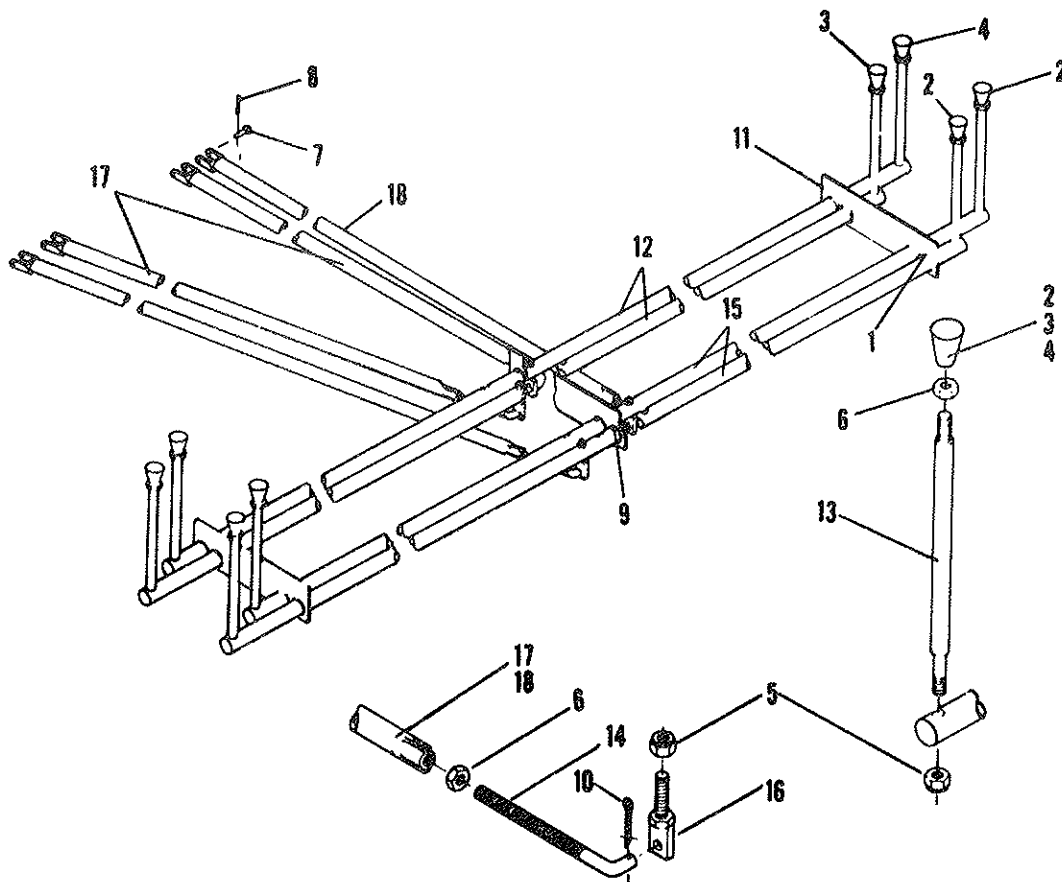

WRECKER ASSEMBLY

ITEM	PART NO.	DESCRIPTION	NO. REQ'D	ITEM	PART NO.	DESCRIPTION	NO. REQ'D
1	0300076	License Plate Holder	1	24	0700772	Shaft - Upper Elevation Cyl.	1
2	0300109	Snap Ring	4	25	0700775	Slide Pad - Bottom	1
3	0300113	Grease Fitting	7	26	0700776	Slide Pad - Side	2
4	0300117	Grommet - Rubber	2	27	0700778	Spacer - Boom Top	2
5	0300273	License Plate Illuminator	1	28	0700780	Shaft - Extension Cylinder	2
6	0300627	St. Ell. 1-1/2" NPT 90°	1	29	0700781	Shaft - Boom Pivot	1
7	0400061	1/4" - 20 x 3/4" Pan Head Screw	2	30	0700792	Slide Pad - Top	1
8	0400062	1/4" - 20 x 3/4" Cap Screw, THD, Cutting, Hex	2	31	0700804	Shaft - Lower Elevation Cyl.	2
9	0400121	3/8" - 16 x 3/4" Cap Screw Gr. 5, Plated	4	32	0701116	Angle - Winch Mtg. - Right Front	1
10	0400126	3/8" - 16 x 1" Cap Screw Gr. 5, Plated	4	33	0701117	Angle - Winch Mtg. - Left Front	1
11	0400130	3/8" - 16 x 3-1/2" Cap Screw Gr. 5, Plated	3	34	0701118	Handle, Clutch Control	2
12	0400139	3/8" - 16 x 1-1/2" Allen Head	1	35	0800248	Outer Boom Weldment	1
13	0400141	3/8" - 16 x 7/8" Cap Screw Gr. 5, Plated	4	36	0800249	Inner Boom Weldment	1
14	0400260	5/8" - 11 x 2" Cap Screw Gr. 5, Plated	32	37	0800396	Winch Angle Weldment - Left Rear	1
15	0400366	1/4" - 20 Nut - Plain, Plated	2	38	0800397	Winch Angle Weldment - Right Rear	1
16	0400392	3/8" - 16 Nut - Nylok, Plated	4	39	0800399	Wrecker Frame Weldment	1
17	0400421	5/8" - 11 Nut - Nylok, Plated	8	40	0900271	Winch - Left	1
18	0400452	1/4" Lockwasher - Helical	2	41	0900272	Winch - Right	1
19	0400482	3/8" Lockwasher - Helical	12	42	0900431	Swivel Boom Ass'y - Left (See Page 15)	1
20	0400508	5/8" Lockwasher - Helical	32	43	0900432	Swivel Boom Ass'y - Right (See Page 15)	1
21	0400554	3/8" Dia. x 1" Roll Pin	8	A	See Page - 13		
22	0700190	License Plate Bracket	1	B	See Page - 15		
23	0700283	Cap - Reservoir	1	C	See Page - 13		