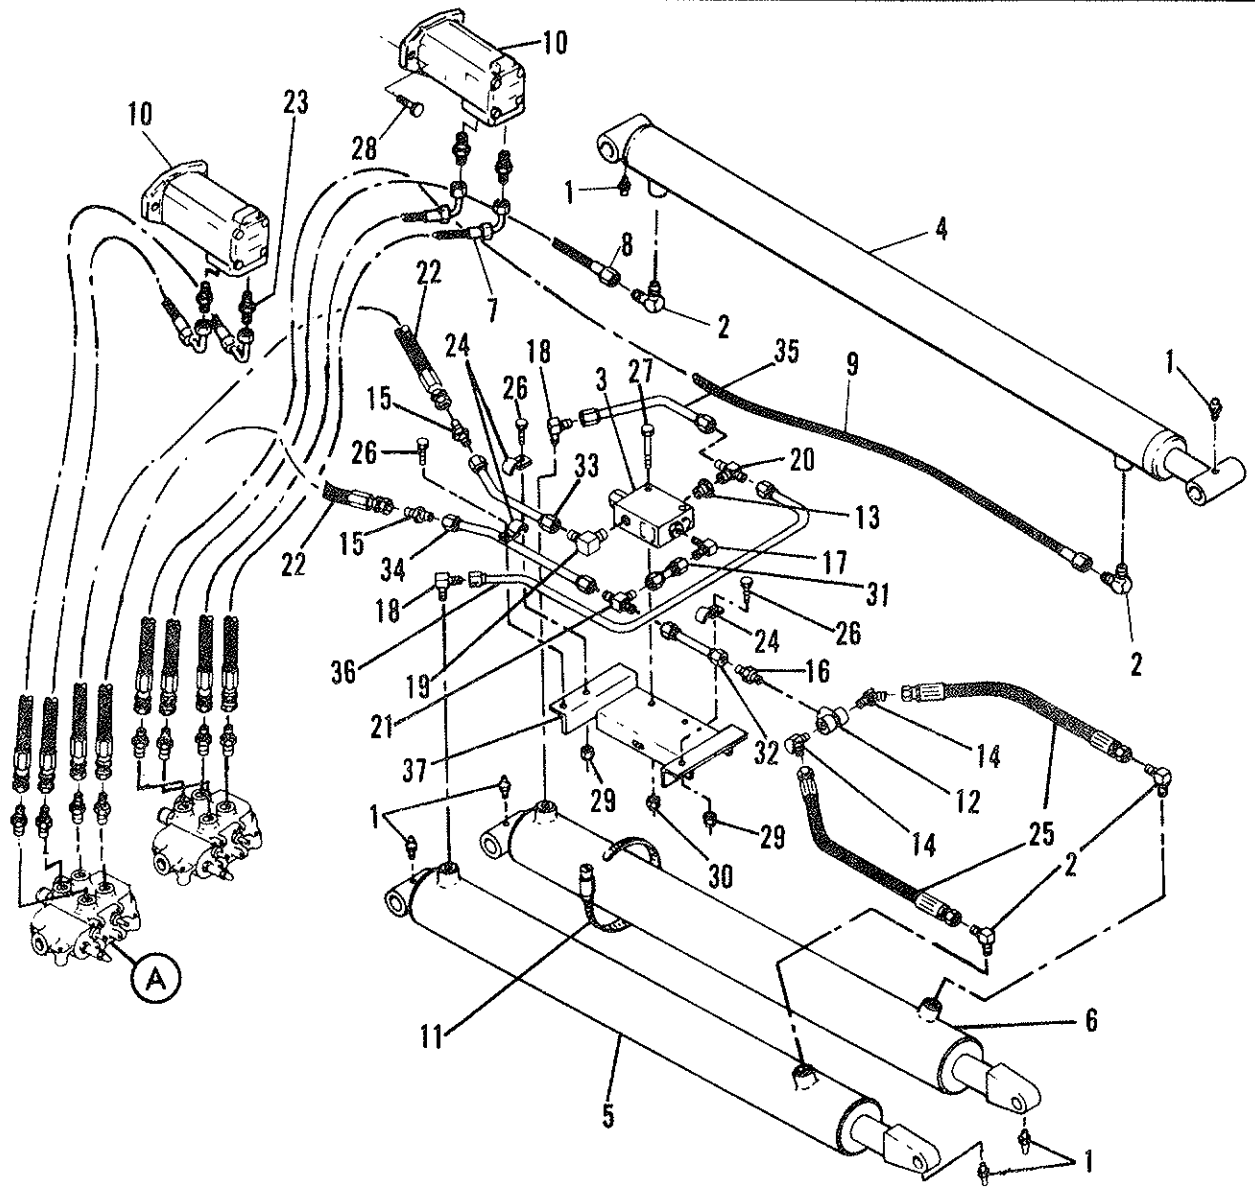

ELEVATION CYLINDER, EXTENSION CYLINDER AND WINCH MOTOR HYDRAULICS

ITEM	PART NO.	DESCRIPTION	NO. REQ'D
1	0300113	Grease Fitting	6
2	0300229	Male Elbow	4
3	0300310	Holding Valve	1
4	0300631	Extension Cylinder	1
5	0300632	Lift Cylinder - Left	1
6	0300636	Lift Cylinder - Right	1
7	0300657	Hose 1/2" x 46" Long	4
8	0300659	Hose 40" Long	1
9	0300660	Hose 120" Long	1
10	0300691	Winch Motor	2
11	0300710	Hose Clamp	1
12	0300756	Female Pipe Tee	1
13	0300 57	Reducer Bushing	1
14	0300759	Male 45° Elbow	2
15	0300761	Straight Adapter	2
16	0300762	Male Connector	1
17	0300763	Male Elbow	1
18	0300764	Male Elbow	2
19	0300765	Male Elbow	1

ITEM	PART NO.	DESCRIPTION	NO. REQ'D
20	0300766	Male Branch Tee	1
21	0300767	Tee Union	1
22	0300787	Lower Hose Elev. Cyl	2
23	0300789	Straight Connector	4
24	0301225	Clamp (Hydraulic Tubing)	3
25	0301333	Upper Hose Elev. Cyl.	2
26	0400066	Cap Screw, Hex Hd., 1/4" - 20 x 3/4", Gr. 5, Pl.	3
27	0400107	5/16" - 18 x 2-1/2" Cap Screw	2
28	0400181	1/2" - 13 x 1-1/2" Hex Bolt	4
29	0400367	Nut (Nylon Lock) 1/4" - 20 Pl.	3
30	0400382	Nut (Nylock) 5/16" - 18	2
31	0701597	Tube - ST Steel	1
32	0701598	Tube - ST Steel	1
33	0701599	Tube - ST Steel	1
34	0701600	Tube - ST Steel	1
35	0701601	Tube - ST Steel	1
36	0701602	Tube - ST Steel	1
37	0800508	Bracket, Holding Valve (Weldment)	1
A		See Page 14. Valve Hydraulics