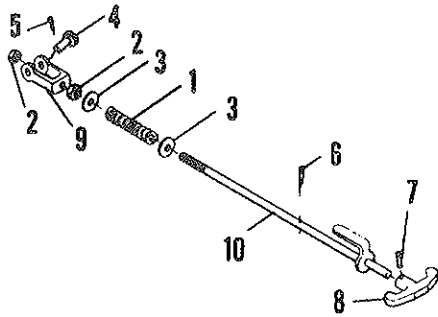

ELEVATION CYLINDER, EXTENSION CYLINDER AND WINCH MOTOR HYDRAULICS

ITEM	PART NO.	DESCRIPTION	NO. REQ'D
1	0300113	Grease Fitting	6
2	0300229	Male Elbow	4
3	0300310	Holding Valve	1
4	0300631	Extension Cylinder	1
5	0300632	Lift Cylinder - Left	1
6	0300636	Lift Cylinder - Right	1
7	0300657	Hose 1/2" x 46" Long	4
8	0300659	Hose 40" Long	1
9	0300660	Hose 120" Long	1
10	0300691	Winch Motor	2
11	0300710	Hose Clamp	1
12	0300756	Female Pipe Tee	1
13	0300 57	Reducer Bushing	1
14	0300759	Male 45° Elbow	2
15	0300761	Straight Adapter	2
16	0300762	Male Connector	1
17	0300763	Male Elbow	1
18	0300764	Male Elbow	2
19	0300765	Male Elbow	1

ITEM	PART NO.	DESCRIPTION	NO. REQ'D
20	0300766	Male Branch Tee	1
21	0300767	Tee Union	1
22	0300787	Lower Hose Elev. Cyl	2
23	0300789	Straight Connector	4
24	0301225	Clamp (Hydraulic Tubing)	3
25	0301333	Upper Hose Elev. Cyl.	2
26	0400066	Cap Screw, Hex Hd., 1/4" - 20 x 3/4", Gr. 5, Pl.	3
27	0400107	5/16" - 18 x 2-1/2" Cap Screw	2
28	0400181	1/2" - 13 x 1-1/2" Hex Bolt	4
29	0400367	Nut (Nylon Lock) 1/4" - 20 Pl.	3
30	0400382	Nut (Nylock) 5/16" - 18	2
31	0701597	Tube - ST Steel	1
32	0701598	Tube - ST Steel	1
33	0701599	Tube - ST Steel	1
34	0701600	Tube - ST Steel	1
35	0701601	Tube - ST Steel	1
36	0701602	Tube - ST Steel	1
37	0800508	Bracket, Holding Valve (Weldment)	1
A		See Page 14. Valve Hydraulics	

VALVE HYDRAULICS

ITEM	PART NO.	DESCRIPTION	NO. REQ'D
1	0300040	Connector, 1/2" NPT - 1/2" JIC	8
2	0300055	Hose Barb - 3/4" I.D. Hose	2
3	0300218	Elbow, 90° - 3/4" NPT - 1/2" JIC	2

ITEM	PART NO.	DESCRIPTION	NO. REQ'D
4	0300222	Valve - Two Spool - Right	1
5	0300288	Street Elbow, 90° - 3/4" NPT	2
6	0301209	Valve - Two Spool - Left	1

CLUTCH CONTROL ASS'Y 0900251

ITEM	PART NO.	DESCRIPTION	NO. REQ'D.
1	0300845	Spring	1
2	0400408	Nut	2
3	0400492	Flat Washer	2
4	0400534	Clevis Pin	1
5	0400541	Cotter Pin	1
6	0400544	Cotter Pin	1
7	0400561	Roll Pin	1
8	0700559	"T" Handle	1
9	0701113	Yoke	1
10	0800326	Control Rod	1