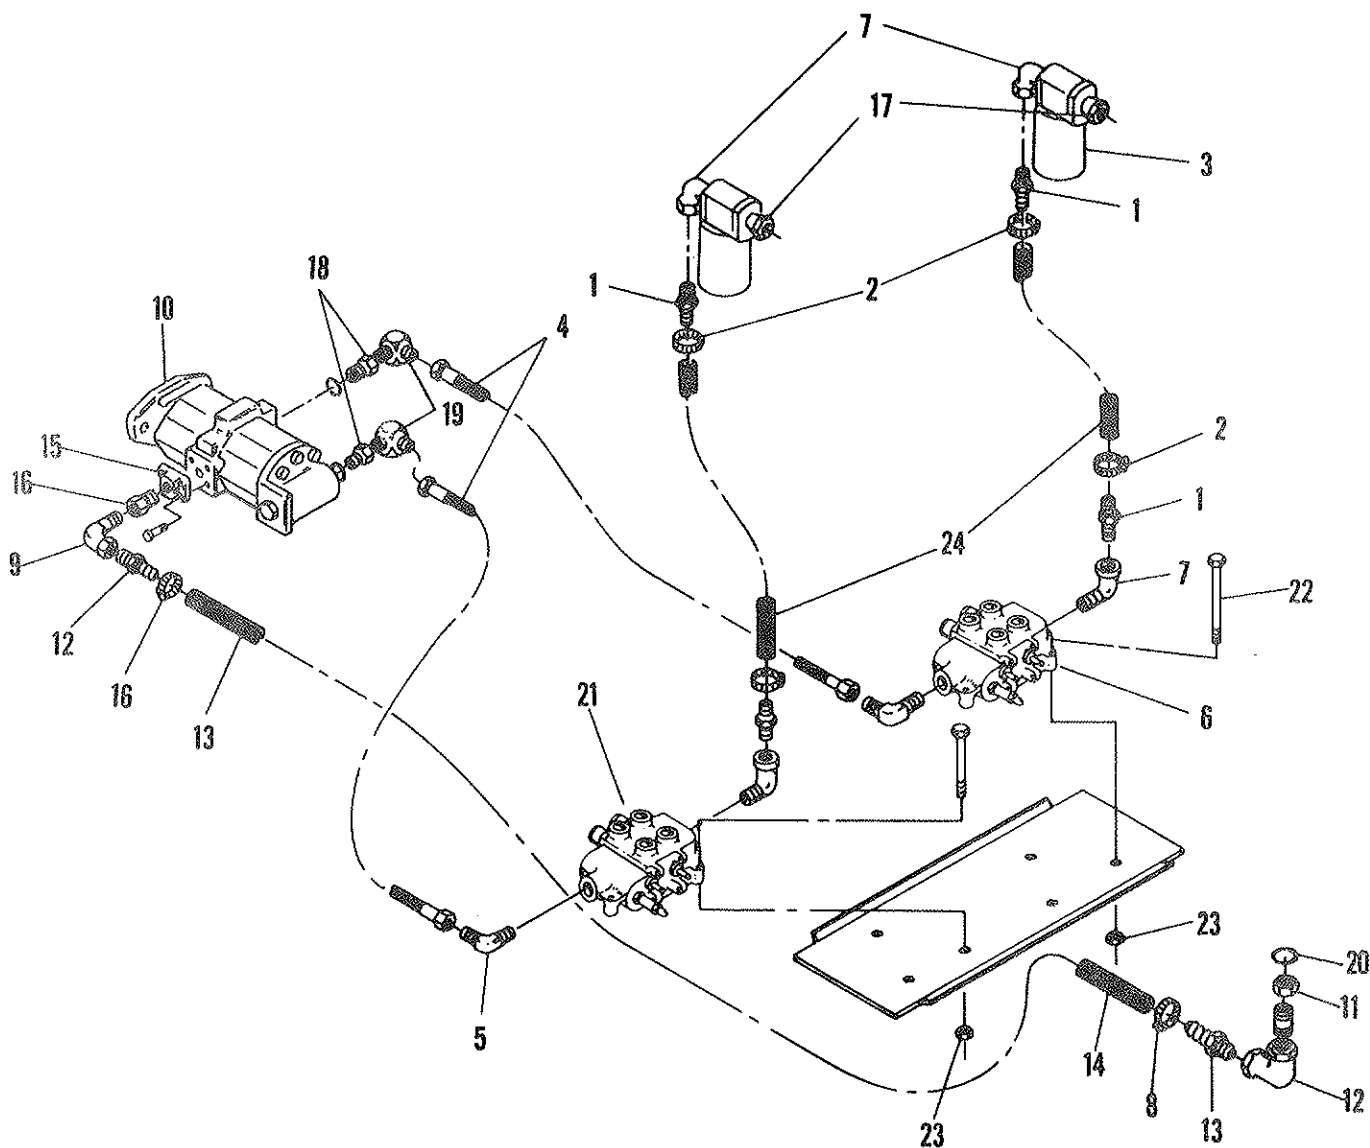

PUMP AND FILTER HYDRAULICS

ITEM	PART NO.	DESCRIPTION	NO.REQ'D	ITEM	PART NO.	DESCRIPTION	NO. REQ'D
1	0300055	Hose Barb - 3/4" I.D. Hose	4	13	0300666	Hose Barb 1 1/2" I.D. Hose	2
2	0300071	Hose Clamp - 1"	4	14	0300671	Suction Hose 1 1/2" I.D.	1
3	0300136	Filter	2	15	0300791	2" Split Flange Adapter	1
4	0300165	Hose - High Pressure	2	16	0300792	Reducer Bush. 2" NPTM x 1 1/2" NPTF	1
5	0300218	Elbow - 90° 3/4" NPT - 1/2" JIC	2	17	0300796	Bush. - 3/4" NPTM X 1" NPT Female	2
6	0300222	Valve - Two Spool - Rt.	1	18	0300813	Str. Conn. 1" SAE Male x 3/4" SAE Female	2
7	0300288	Street Ell. 90° - 3/4" NPT	4	19	0300814	Elbow 90° 3/4" SAE M x 1/2" JIC	2
8	0300364	Clamp - Hose - 2 1/4"	2	20	0300866	"O" Ring 1 7/8" Dia.	1
9	0300627	Street Ell. 90° 1-1/2" NPT	1	21	0301209	Valve - Two Spool - Left	1
10	0300635	Pump - Dana	1	22	0400125	Screw 3/8" - 16 x 3 3/4"	6
11	0300664	Tank Nipple w/Lock Nut	1	23	0400392	Nut 3/8" - 16 Nylok	6
12	0300665	Elbow - 1 1/2" - 90° NPT	1	24	0701153	Return Hose	2