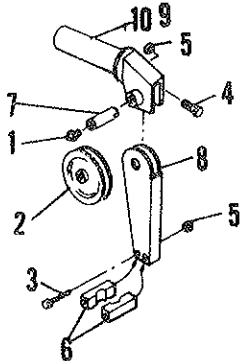

ITEM	PART NO.	DESCRIPTION	NO. REQ'D
20	0300766	Male Branch Tee	1
21	0300767	Tee Union	1
22	0300787	Lower Hose Elev. Cyl	2
23	0300789	Straight Connector	4
24	0301225	Clamp (Hydraulic Tubing)	3
25	0301333	Upper Hose Elev. Cyl.	2
26	0400066	Cap Screw, Hex Hd., 1/4" - 20 x 3/4", Gr. 5, Pl.	3
27	0400107	5/16" - 18 x 2-1/2" Cap Screw	2
28	0400181	1/2" - 13 x 1-1/2" Hex Bolt	4
29	0400367	Nut (Nylon Lock) 1/4" - 20 Pl.	3
30	0400382	Nut (Nylock) 5/16" - 18	2
31	0701597	Tube - ST Steel	1
32	0701598	Tube - ST Steel	1
33	0701599	Tube - ST Steel	1
34	0701600	Tube - ST Steel	1
35	0701601	Tube - ST Steel	1
36	0701602	Tube - ST Steel	1
37	0800508	Bracket, Holding Valve (Weldment)	1
A		See Page 14. Valve Hydraulics	

VALVE HYDRAULICS

ITEM	PART NO.	DESCRIPTION	NO. REQ'D
1	0300040	Connector, 1/2" NPT - 1/2" JIC	8
2	0300055	Hose Barb - 3/4" I.D. Hose	2
3	0300218	Elbow, 90° - 3/4" NPT - 1/2" JIC	2

ITEM	PART NO.	DESCRIPTION	NO. REQ'D
4	0300222	Valve - Two Spool - Right	1
5	0300288	Street Elbow, 90° - 3/4" NPT	2
6	0301209	Valve - Two Spool - Left	1

CLUTCH CONTROL ASS'Y 0900251

ITEM	PART NO.	DESCRIPTION	NO. REQ'D.
1	0300845	Spring	1
2	0400408	Nut	2
3	0400492	Flat Washer	2
4	0400534	Clevis Pin	1
5	0400541	Cotter Pin	1
6	0400544	Cotter Pin	1
7	0400561	Roll Pin	1
8	0700559	"T" Handle	1
9	0701113	Yoke	1
10	0800326	Control Rod	1

BOOM END SWIVEL

ITEM	PART NO.	DESCRIPTION	NO. REQ'D.
1	0300113	Grease Fitting	1
2	0300626	Sheave 8" Dia. x 1-1/2" Rim Width	1
3	0400124	Bolt - 3/8-16 x 2-1/2 Hex. Hd. GR5 Plated	2
4	0400133	Bolt - 3/8-16 x 3" Hex Hd. GR5 Plated	1
5	0400392	Nut 3/8-18 Nylok	3
6	0700801	Cable Guide - Bottom	2
7	0700888	Shaft - Sheave	1
8	0800286	Cable Guide	1
9	0800509	Swivel Weldment - Left Hand	1
10	0800510	Swivel Weldment - Right Hand	1