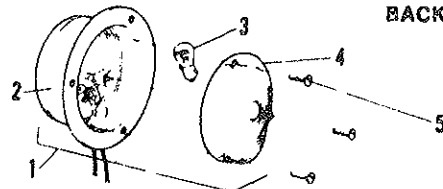

BACK-UP LIGHT

1. Light, Back-Up - Complete
2. Housing, Back-Up Light
3. Bulb, Back-Up Light
4. Lens, Back-Up Light - Clear
5. Screw, Lens

0300505
0300502
0300503
0300504
0300500