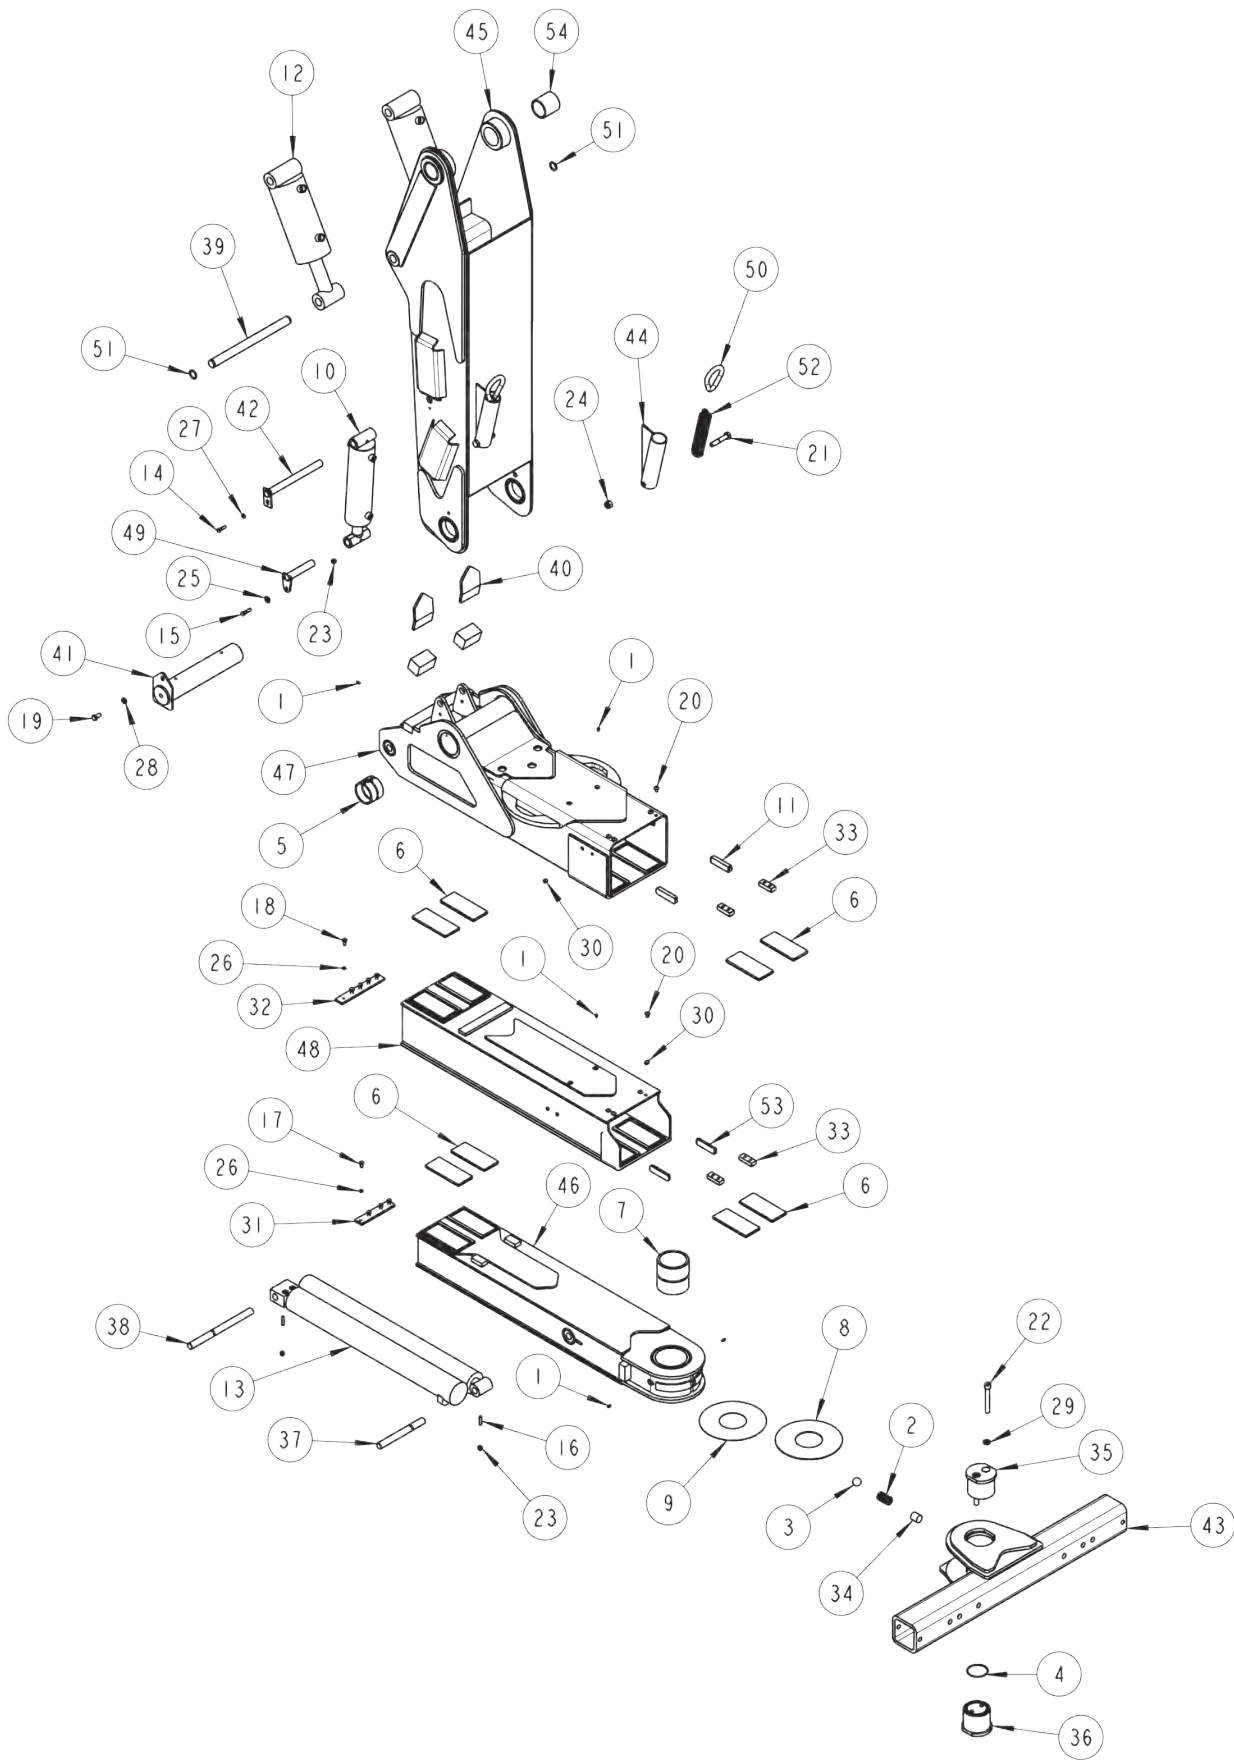

Section I - PARTS (cont'd)

UNDERLIFT & TOWER ASSEMBLY (cont'd)

Section I - PARTS (cont'd)

UNDERLIFT & TOWER ASSEMBLY (cont'd)

ITEM	PART NUMBER	DESCRIPTION	QTY
28	0400491	1/2 HELICAL LOCK WASHER ZP	1
29	0400508	5/8 HELICAL LOCK WASHER ZP	2
30	0400990	1/2-13 x 1/2 SKT HD SET SCREW ZP	8
31	0706996	SPACER PAD	1
32	0707028	PAD, BEARING	1
33	0707034	STOP PLATE	4
34	0708470	SPACER - DETENT BALL	1
35	0710051	PIVOT PIN, TOP HALF	1
36	0710052	PIVOT PIN, BOTTOM HALF	1
37	0716745	EXTEND CYLINDER SHAFT	1
38	0716746	EXTEND CYLINDER SHAFT	1
39	0716870	SHAFT	1
40	0717657	PLATE - STOP BLOCK SUPPORT	2
41	0802214	PIN-UNDERLIFT PIVOT	1
42	0802459	PIN-FOLD CYL. WLDMT	1
43	0802914	CROSSBAR WELDMENT	1
44	0804483	CABLE TIE BACK WLMT	2
45	0805884	TOWER WLMT	1
46	0805885	3rd STAGE BOOM WLMT	1
47	0805894	OUTER U/L BOOM WLMT	1
48	0805895	2nd STAGE U/L BOOM WLMT	1
49	0806756	PIN WELDMENT - FOLD CYLINDER	1
50	9048800	5/8 WELDLESS CHAIN LINK	2
51	9056125	SNAP RING - 1-1/4" HEAVY DUTY	2
52	945030007	SPRING - HOSE TENSIONER	2
53	BK2003	PAD-WEAR	2
54	RB0205	SPLIT BUSHING	2