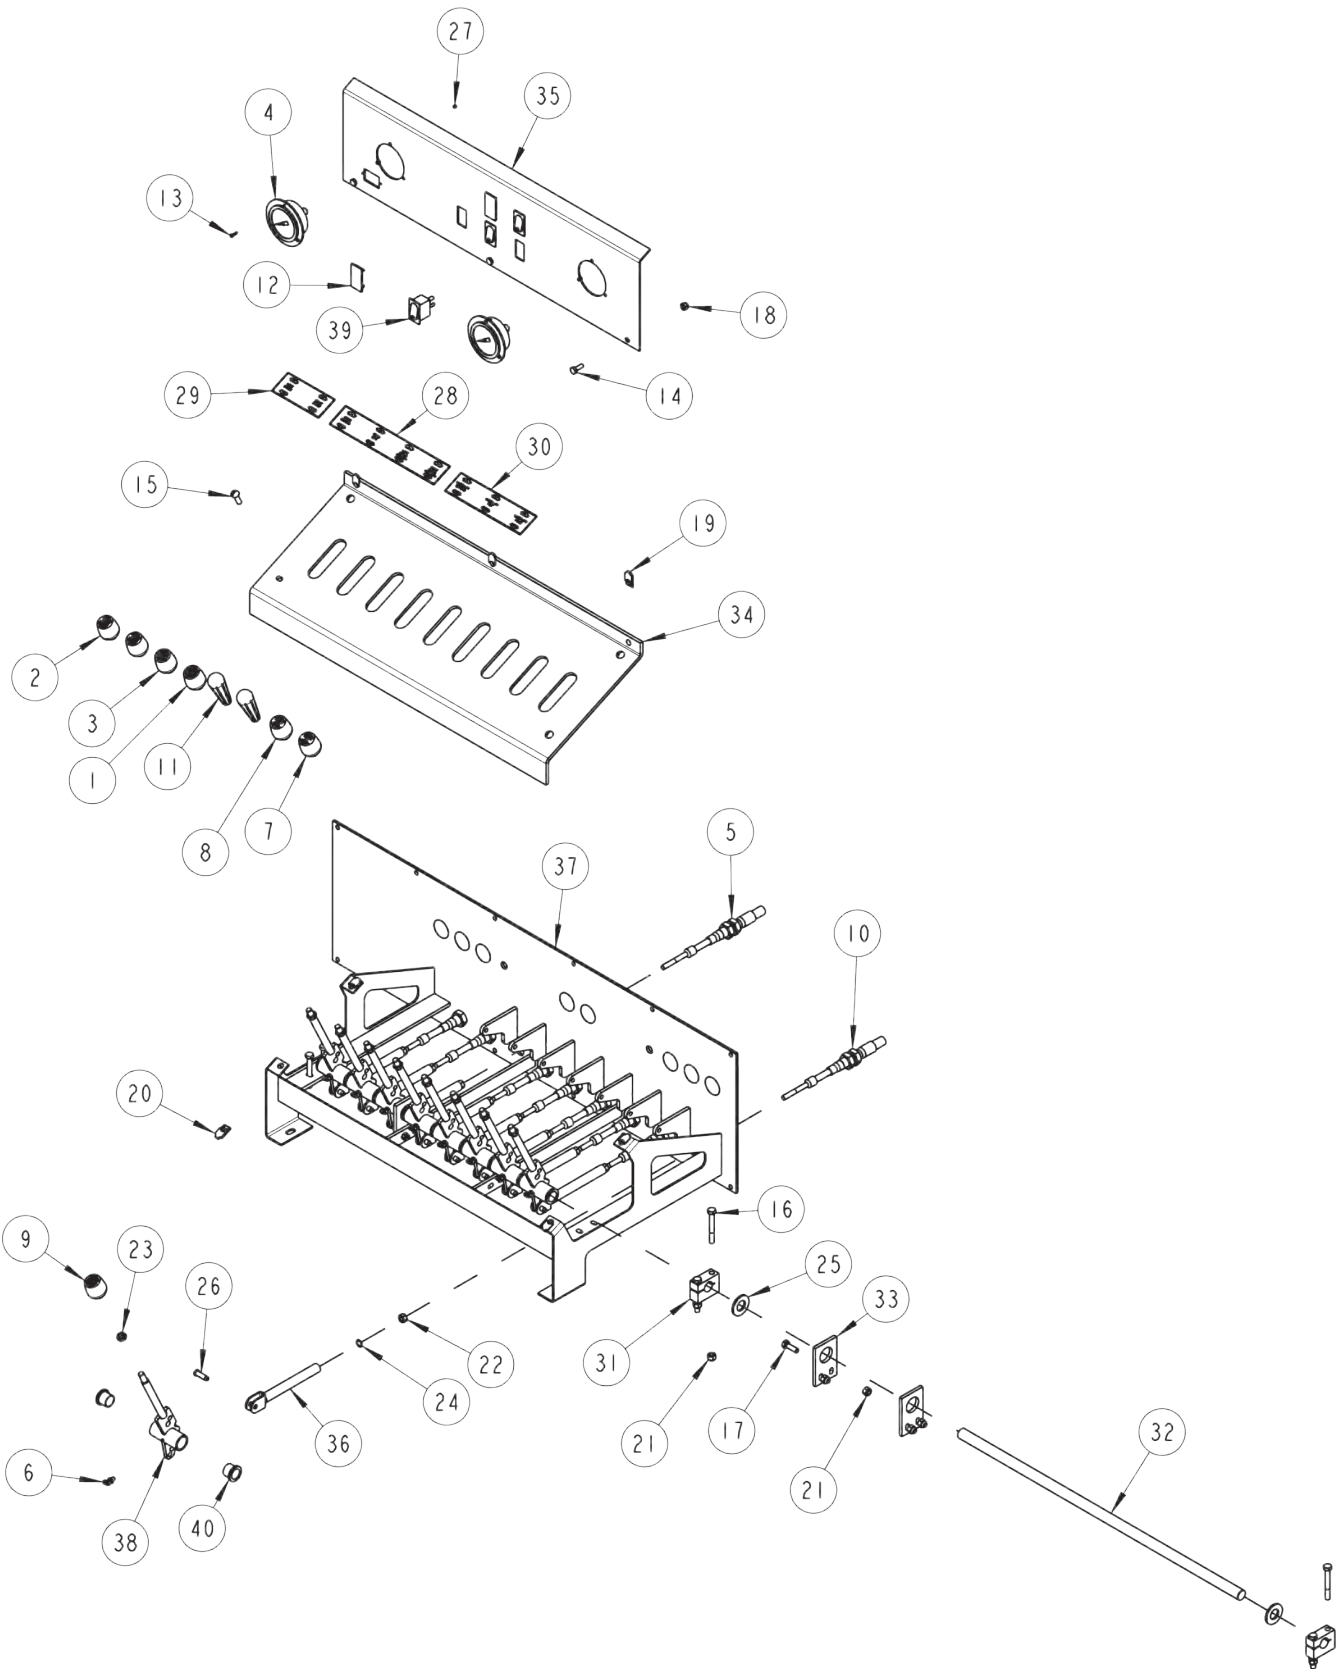

Section I - PARTS (cont'd)

LEFT CONTROL ASSEMBLY

Section I - PARTS (cont'd)

LEFT CONTROL ASSEMBLY

ITEM	PART NUMBER	DESCRIPTION	QTY
1	0300835	KNOB, BOOM (UP-DN)	1
2	0300836	KNOB, JACK (UP-DN)	2
3	0300837	KNOB, BOOM (IN-OUT)	1
4	0302205	GAUGE, FLUSH MOUNT 6000 PSI	2
5	0302457	CONTROL CABLE	3
6	0302726	GREASE FITTING, 1/4"-28 X 45°	17
7	0302856	KNOB, TILT (UP-DN)	1
8	0302917	KNOB, WHL LIFT EXT (IN-OUT)	1
9	0303382	KNOB, FOLD (UP-DN)	1
10	0303427	CONTROL CABLE	6
11	0307604	KNOB - RED LONG	2
12	0307778	PLUG, FILLER	2
13	0400005	#6-32 X .5 FLAT HEAD PHILLIPS	6
14	0400066	1/4-20 X 3/4 HHCS GR.5,ZP	5
15	0400101	SCREW, 5/16"-18 X 1" RD HD SLOTTED SS	4
16	0400107	5/16-2.5 X 2-1/2 HHCS	6
17	0400109	5/16-18 X 1 HHCS GR.5,ZP	4
18	0400367	1/4-20 NYLOCK HEX NUT ZP	5
19	0400369	1/4 "J" TYPE TINNERMAN	3
20	0400379	CLIP, 5/16" "J" TYPE TINNERMAN	4
21	0400382	5/16-18 NYLOCK HEX NUT ZP	10
22	0400383	5/16-24 HEX NUT ZP	9
23	0400393	3/8"-16 HEX JAM NUT	17
24	0400466	LOCKWASHER, 5/16" INTERNAL TOOTH	9
25	0400512	3/4 FLAT WASHER (SPECIAL)	2
26	0400527	CLEVIS PIN, 5/16" X 5/8" COTTERLESS	9
27	0402094	HEX NUT & STAR WASHER, #8-32 ZP	6
28	0500914	DECAL- CONTROL PANEL WRECKER	1
29	0500915	DECAL - CTROL PANEL SPADE	1
30	0500916	DECAL - CONTROL PANEL UNDERLIFT	1
31	0711235	CLAMP - SHAFT	2
32	0717198	PIN - CONTROL HANDLE (9)	1
33	0717461	PLATE - SHAFT SUPPORT	3
34	0723230	PANEL - CONTROL (9)	1
35	0723233	PANEL - GAUGE (9 HDL, STD)	1
36	0806006	CLEVIS WELDMENT	9
37	0806007	CONTROL FRAME WELDMENT (9) HANDLE	1
38	0806515	CONTROL HANDLE WELDMENT	9
39	9024041	MCGILL SWITCH	3
40	9053524	BRONZE BUSHING (.752 X .879 X .750)	18