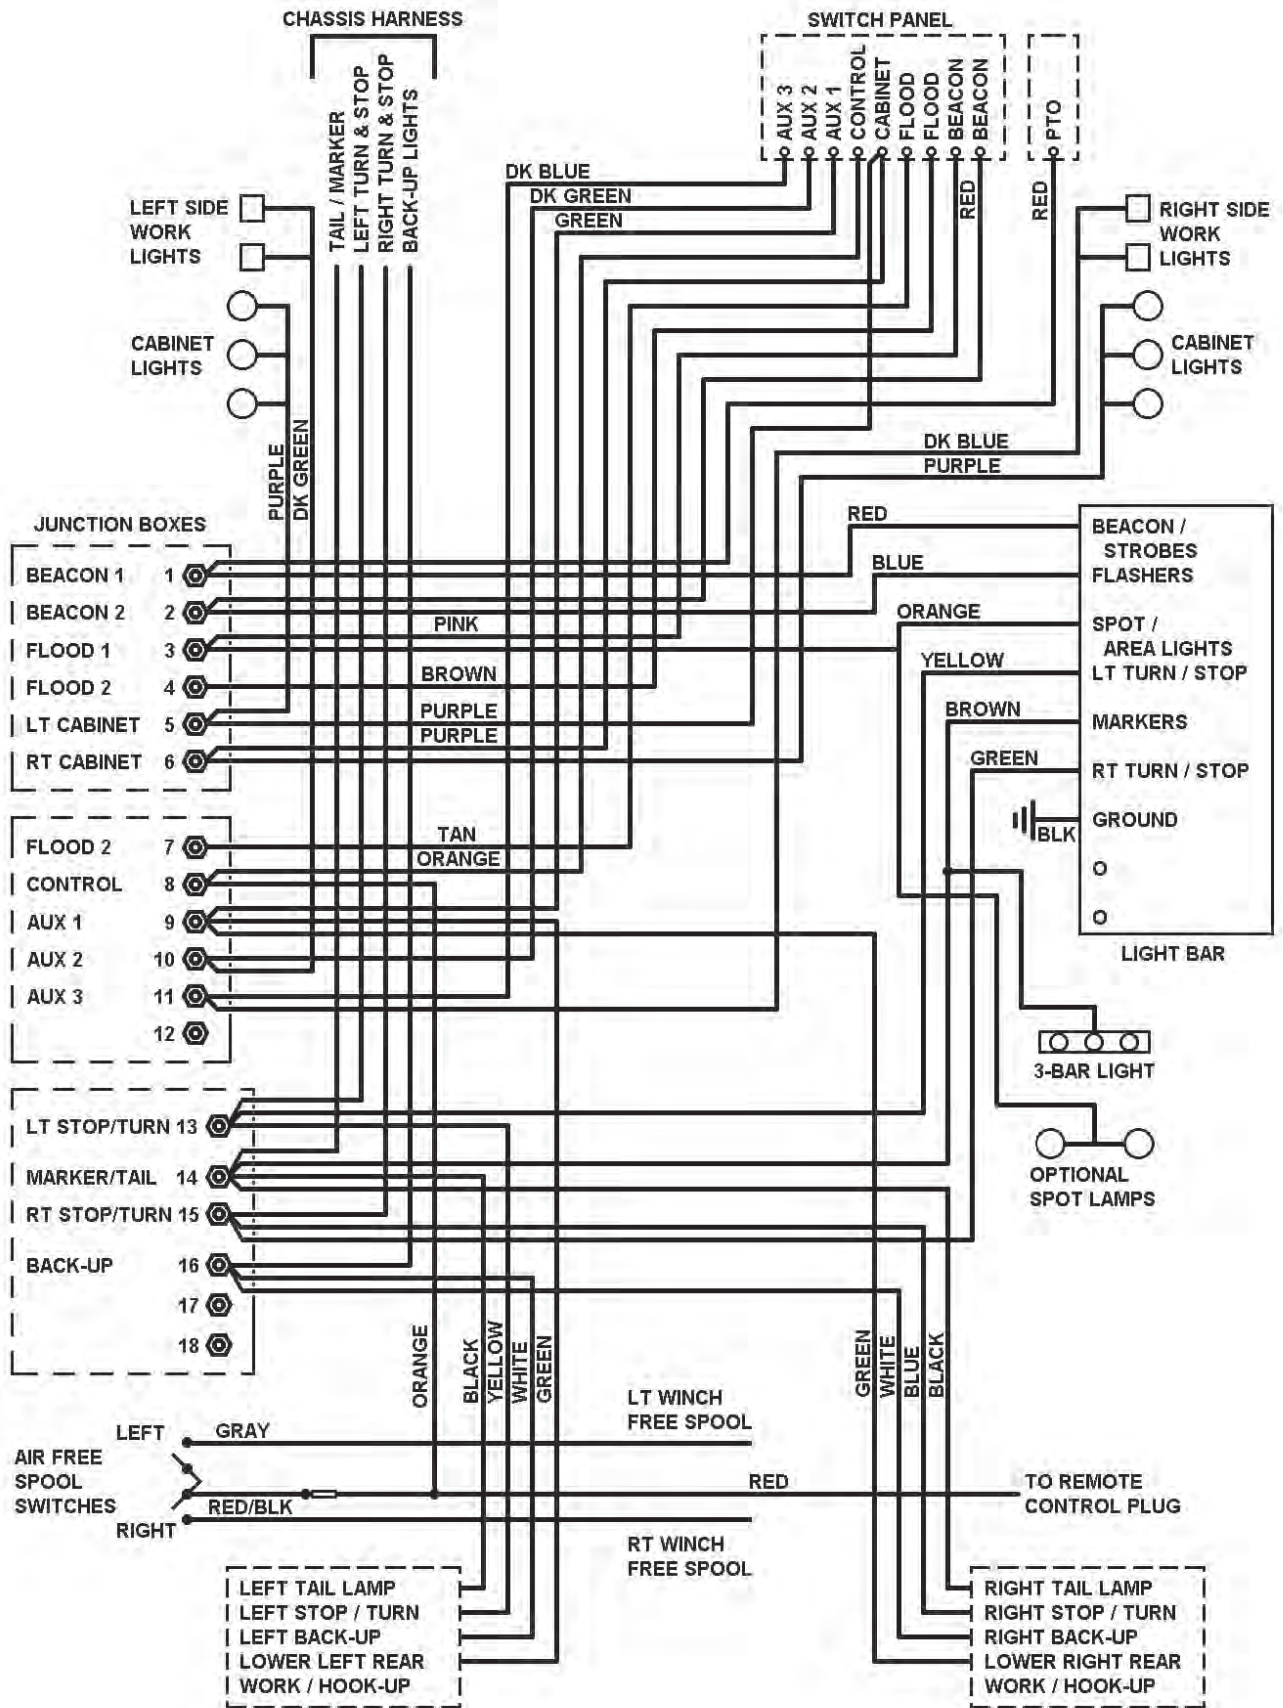

Section II - PARTS LIST (cont'd)

2010 ALUMINUM BODY OPTION 180 TANDEM (5230) (cont'd)

ITEM	PART NUMBER	DESCRIPTION	QTY
--	0908610	KIT-MODULAR LIGHT 180" 2006 (cont'd)	
40	0307710	LIGHT, LED TOOLBOX P4606 RED	14
41	0307981	PIGTAIL, 3-WIRE LAMP W/BULLET	14
42	0310369	LAMP, BACKUP LED CLEAR LENS	2
43	0310496	MARKER SEALED-RED LED CLR LENS	2
44	0400043	10-24X1 OVAL PHILHD MCH	54
45	0400045	10-32X1/2 THRD CUT RD S/S	66
46	0401024	MACH SC.8-32X1 1/2 RND SL ALUM	24
--	0910875	KIT, WIRING WITH KEYLESS ENTRY	
47	0300117	GROMMET, RUBBER 316	12
48	0307513	CABLE WIRE 2/18GA SOOW	15
49	0307537	WIRING HARNESS,VUL SS LWRK TBX	2
50	0307554	JUNCTION BOX,KEYLESS ENTRY PWR	1
51	0310465	SWITCH, SPDT MOMENTARY TOGGLE	1
52	0310562	PLUG, FML BULLET, WHT/BLK	2
53	0310630	CIRCUIT BRKR-30A REPL ATO FUSE	1
54	21473015	FUSE HOLDER	1
55	522-0612001	BRAIN, (RF RECEIVER)- KEYLESS	1
56	522-0612002	RELAY, 12V KEYLESS REMOTE	3
--	0910943	SHIP KIT, TOOL BOX INTGRTED	
57	0303056	D GASKET- H2 ADHESIVE	16
58	0807435	CHAIN RACK WELD'T, 08	1
59	0907325	KIT - MODULAR MOUNTS	1
60	0907506	KIT-TOOL BOX SUPPORT (ALUM)	1
61	9025068	REFLECTOR-PETERSON B489R DECAL	4
--	0907325	KIT - MODULAR MOUNTS	
62	0400491	1/2" HCL LKWSHR ZP	20
63	0400497	1/2" FLAT WASHER GR 8 YZ PLT	6
64	0400498	FLAT WASHER -1/2ID X 2OD X.125	14
65	0710545	ANGLE - MOUNTING	2
66	0806004	FRONT BODY MOUNT	1
67	9041402	1/2 NC X 1 1/4 HHCS PLT GR8	6
68	9041403	1/2 NC X 1 1/2 HHCS PL GR8	14
69	9402970	TOOLBOX MTG. PAD	14
70	942480011	PLATE,SLOT-SS REAR WASHER TBOX	20
--	0907506	KIT-TOOL BOX SUPPORT (ALUM)	
71	0400125	3/8-16X3.75 HHCS GR5 ZP	4
72	0400392	3/8-16 NYLOK HEX NUT ZINC	4
73	0402120	3/8 FLATWASHER 316 SS	8
74	0806543	TOOL BOX SUPPORT WELDMENT	1

Section III - SCHEMATICS

ELECTRICAL