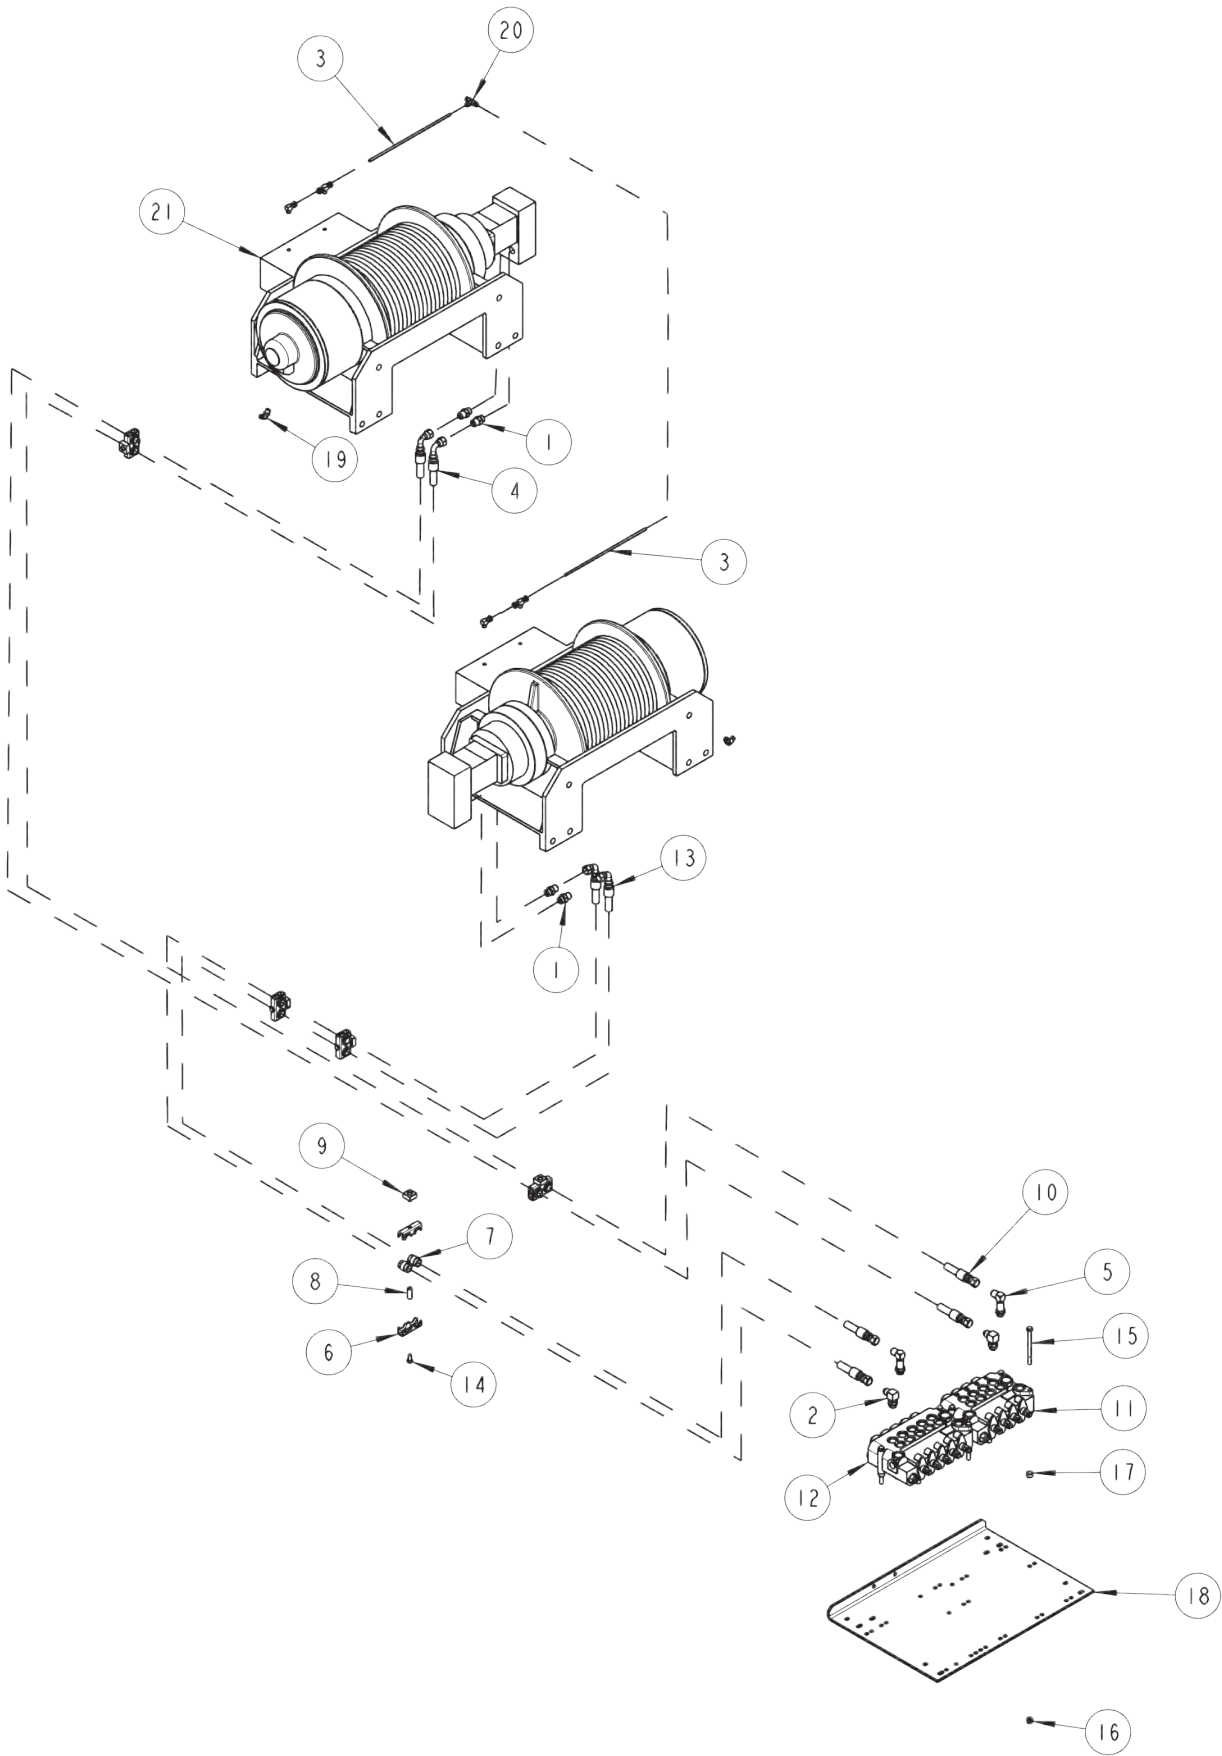

Section I - PARTS (cont'd)

RECOVERY BOOM HYDRAULICS

Section I - PARTS (cont'd)

RECOVERY BOOM HYDRAULICS

ITEM	PART NUMBER	DESCRIPTION	QTY
1	0300044	CONNECTOR 6MJX8MB	2
2	0300113	GREASE FITTING, 1/4-28 STRAIGHT	4
3	0301522	CONNECTOR 6MJ-6MB	4
4	0301620	FITTING, ELBOW, 6MJ-6MB90	4
5	0302575	BLKHD RUN TEE, 6MJ-6BLKHD-6MJ W/NUT	2
6	0302585	HOSE ASSEMBLY - 54" LG	2
7	0303017	CONNECTOR 8MBX6FB	2
8	0303093	CONTROL VALVE, VDP11DDDC110	1
9	0303170	HOSE ASSY - 75" LG.	2
10	0303389	HOSE ASSY - 46" LG.	2
11	0303394	HOSE ASSEMBLY - 46" LG	2
12	0307012	CYLINDER, BOOM LIFT (5035)	2
13	0307082	CYLINDER - BOOM LIFT	1

Section I - PARTS (cont'd)

WINCH HYDRAULICS & AIR FREE SPOOL

Section I - PARTS (cont'd)

WINCH HYDRAULICS & AIR FREE SPOOL

ITEM	PART NUMBER	DESCRIPTION	QTY
1	0300041	CONNECTOR 8MJX8MB	4
2	0301388	ELBOW, 8MJ-8MB90	2
3	0301577	TUBING- PLASTIC 1/4 OD X 5" AIR LINE	2
4	0301893	HOSE ASSEMBLY - 84" LG	2
5	0302508	ELBOW, 8MJ-8MB90LL	2
6	0302546	CLAMPING UNIT (SET) HC-10-2	10
7	0302550	SPLIT BUSH RUBBER C-SB10-12 3/4	10
8	0302551	SOCKET HEAD C-SN-10	5
9	0302552	WELD ADAPTER, C-WA-10	5
10	0302955	HOSE ASSY - 48 1/4"	4
11	0303093	CONTROL VALVE, VDP11DDDC110	1
12	0303094	VALVE, 5 SPOOL PARKER	1
13	0303391	HOSE ASSY - 110"	2
14	0400118	5/16-18 X 3/4 HHCS GR.5 ZP	5
15	0400135	3/8-16 X 4-1/2 HHCS GR 5 ZP	6
16	0400392	3/8-16 NYLOCK HEX NUT ZP	6
17	0704045	SPACER, CONTROL VALVE	6
18	0717827	PLATE - VALVE MOUNTING	1
19	9010520	FITTING - ELBOW,1/4T-1/4NPT MALE	2
20	9011071	FITTING,BRASS TEE 1/4T-1/4T-1/4T	1
21	9048248	WINCH DP 2-SPD 25K NARROW DRUM	1