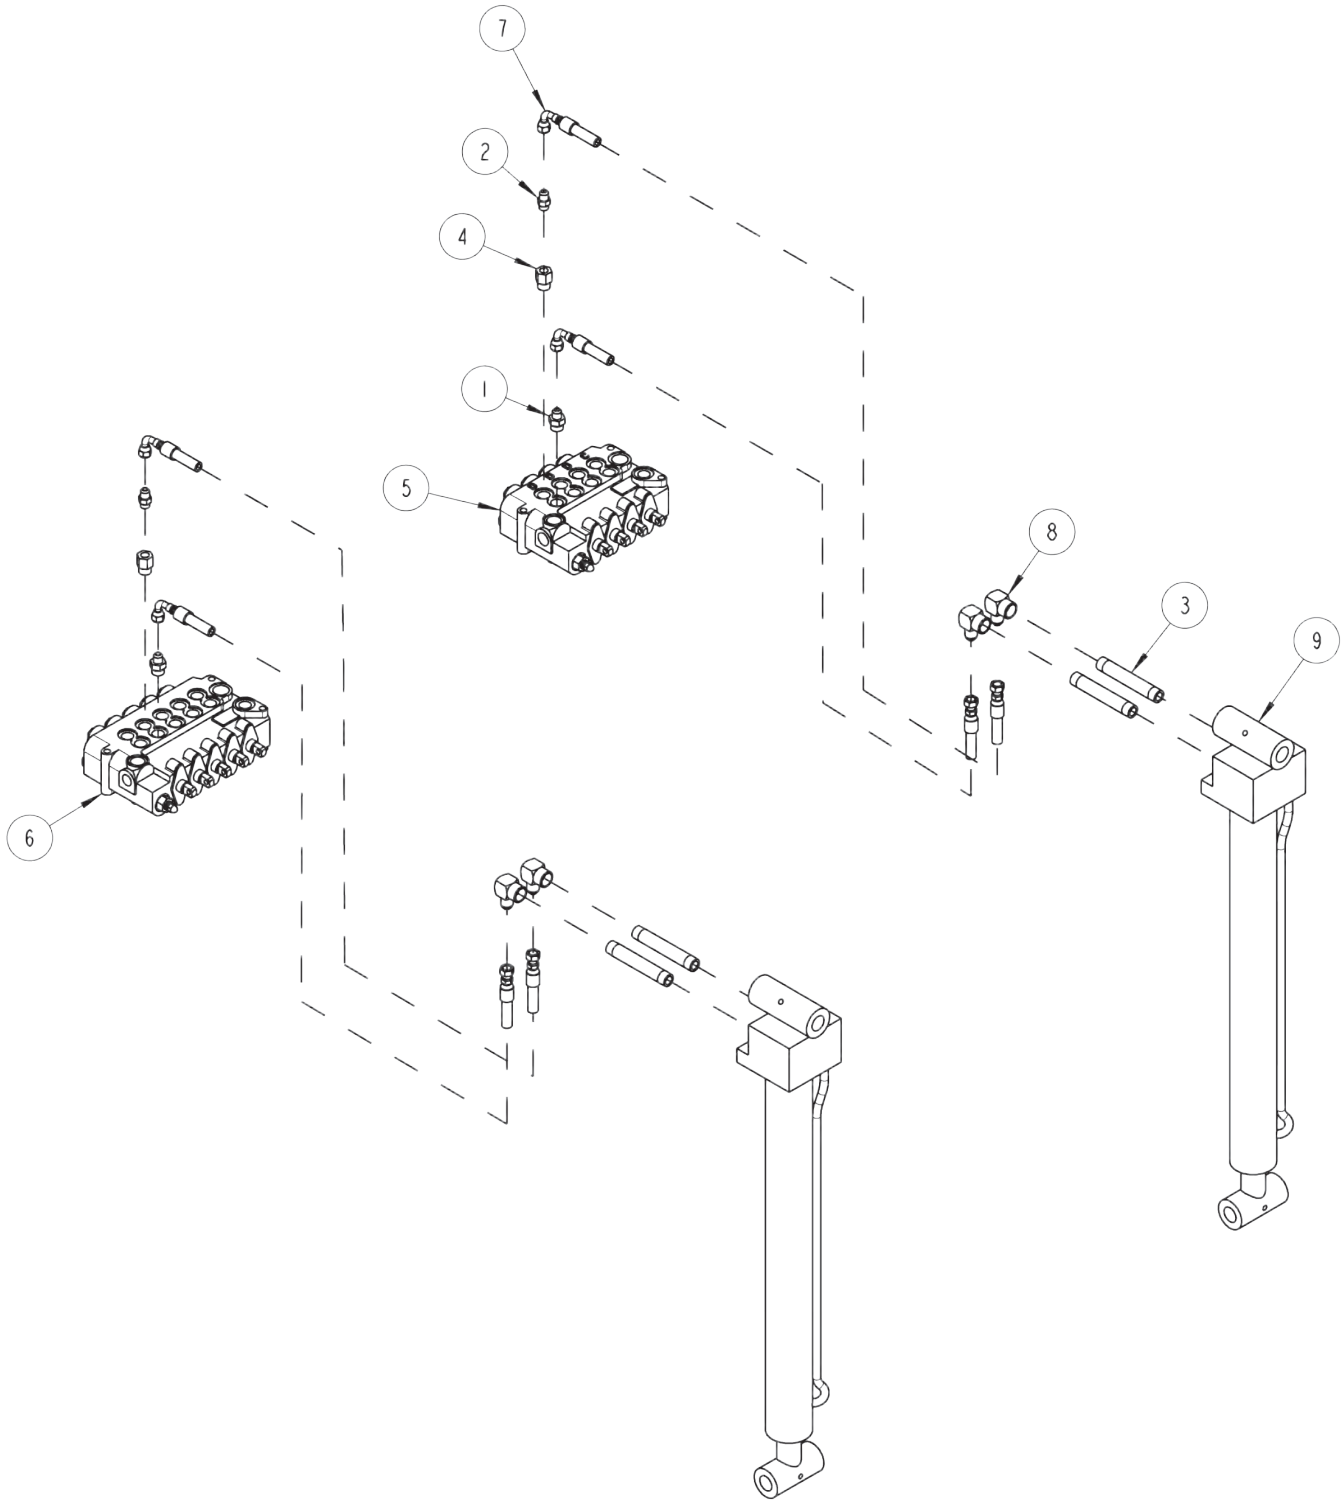

Section I - PARTS (cont'd)

RIGHT CONTROL ASSEMBLY (OPTIONAL)

Section I - PARTS (cont'd)

RIGHT CONTROL ASSEMBLY (OPTIONAL)

ITEM	PART NUMBER	DESCRIPTION	QTY
1	0300835	KNOB, BOOM (UP-DN)	1
2	0300836	KNOB, JACK (UP-DN)	2
3	0300837	KNOB, BOOM (IN-OUT)	1
4	0302457	CONTROL CABLE	2
5	0302726	GREASE FITTING, 1/4"-28 X 45°	6
6	0303427	CONTROL CABLE	4
7	0307166	PLUG 7/8	2
8	0307604	KNOB - RED LONG	2
9	0307778	PLUG, FILLER	2
10	0400061	SCREW, 1/4"-20 X 2 1/4" RD HD PHIL SS	3
11	0400101	SCREW, 5/16"-18 X 1" RD HD SLOTTED SS	4
12	0400107	5/16-2.5 X 2-1/2 HHCS	4
13	0400109	5/16-18 X 1 HHCS GR.5,ZP	2
14	0400367	1/4-20 NYLOCK HEX NUT ZP	3
15	0400369	1/4 "J" TYPE TINNERMAN	3
16	0400379	CLIP, 5/16" "J" TYPE TINNERMAN	4
17	0400382	5/16-18 NYLOCK HEX NUT ZP	6
18	0400393	3/8"-16 HEX JAM NUT	12
19	0400466	LOCKWASHER, 5/16" INTERNAL TOOTH	6
20	0400512	3/4 FLAT WASHER (SPECIAL)	2
21	0400527	CLEVIS PIN, 5/16" X 5/8" COTTERLESS	6
22	0500914	DECAL- CONTROL PANEL WRECKER	1
23	0500915	DECAL - CTROL PANEL SPADE	1
24	0711235	CLAMP - SHAFT	2
25	0717203	PIN - CONTROL HANDLE (6)	1
26	0717206	SPACER	1
27	0717461	PLATE - SHAFT SUPPORT	1
28	0723231	PANEL - CONTROL (6 HANDLE)	1
29	0723232	PANEL - SWITCH	1
30	0806006	CLEVIS WELDMENT	6
31	0806008	CONTROL FRAME WELDMENT (6 HANDLE)	1
32	0806515	CONTROL HANDLE WELDMENT	6
33	9024041	MCGILL SWITCH	2
34	9053524	BRONZE BUSHING (.752 X .879 X .750)	12

Section I - PARTS (cont'd)

REAR SPADE HYDRAULICS

Section I - PARTS (cont'd)

REAR SPADE HYDRAULICS

ITEM	PART NUMBER	DESCRIPTION	QTY
1	0300044	CONNECTOR 6MJX8MB	2
2	0301522	CONNECTOR 6MJ-6MB	2
3	0302980	PIPE NIPPLE, 1/2" NPT X 5"	4
4	0303017	CONNECTOR 8MBX6FB	2
5	0303093	CONTROL VALVE, VDP11DDDC110	1
6	0303094	VALVE, 5 SPOOL PARKER	1
7	0303748	HOSE ASSEMBLY, 32"	4
8	0307045	ELBOW, 6MJ-8MP90	4
9	0310013	CYLINDER, HYDRAULIC TI S24023424PPBZ	2