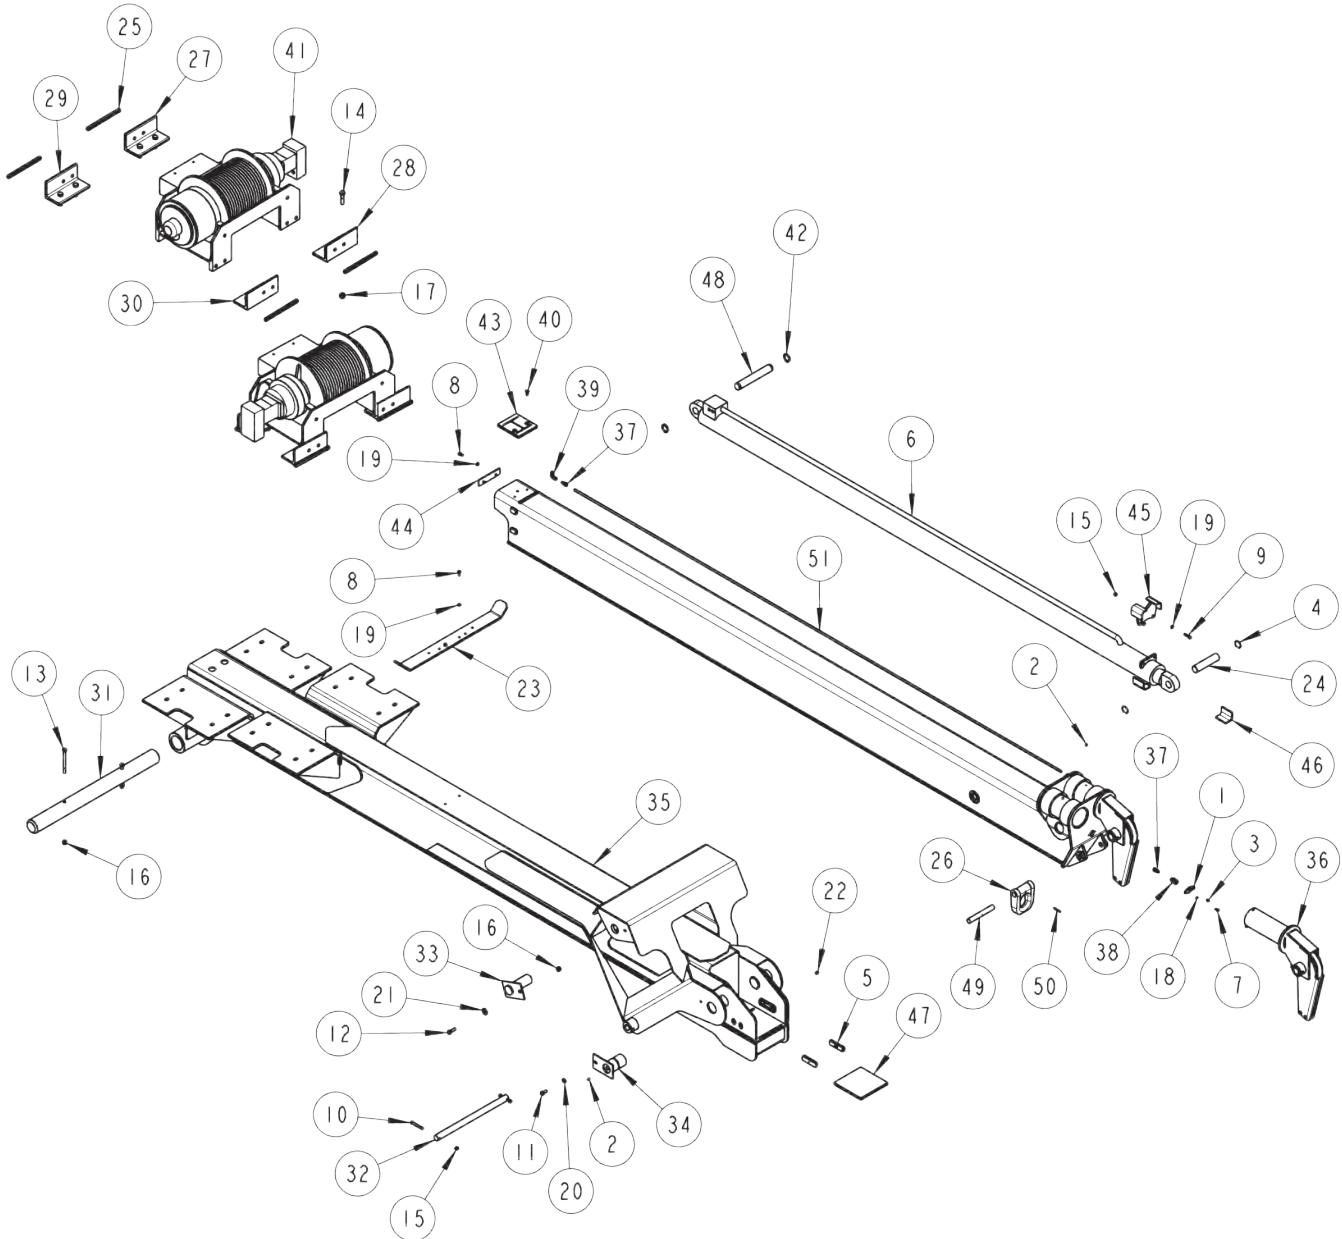

Section I - PARTS (cont'd)

RECOVERY BOOM ASSEMBLY

Section I - PARTS (cont'd)

RECOVERY BOOM ASSEMBLY

ITEM	PART NUMBER	DESCRIPTION	QTY
1	3012-793001	PLATE - LUBE MTG	1
2	0300113	GREASE FITTING, 1/4-28 STRAIGHT	6
3	0301895	GREASE FITTING, 1/8 NPT STRAIGHT	1
4	0301959	SNAP RING - 1.5 INTERNAL	2
5	0303490	WEAR PAD (1/2 X 1 X 4)	2
6	0307082	CYLINDER - BOOM EXTEND	1
7	0400059	1/4-20 X 5/8 HHCS GR 5 ZP	2
8	0400121	3/8-16NC X 3/4 HHCS GR. B	4
9	0400132	3/8-16 X 1 1/2 HHCS GR.5,ZP	2
10	0400133	3/8-16 X 3 HHCS GR.5,ZP	4
11	0400176	1/2-13 X 1 HHCS GR.5,ZP	2
12	0400181	1/2-13 X 1-1/2 HHCS GR 5 ZP	2
13	0400220	1/2-13 X 5-1/2 HHCS GR5 ZP	2
14	0400262	5/8-11 X 2 1/2 HHCS GR.8,ZP	16
15	0400392	3/8-16 NYLOCK HEX NUT ZP	10
16	0400408	1/2-13 NYLOCK HEX NUT ZP	4
17	0400426	5/8-11 NYLOCK NUT GR.8 ZP	16
18	0400452	1/4 HELICAL LOCK WASHER ZP	2
19	0400482	3/8 HELICAL LOCK WASHER ZP	6
20	0400491	1/2 HELICAL LOCK WASHER ZP	2
21	0400492	1/2 FLAT WASHER ZP	2
22	0400990	1/2-13 X 1/2 SKT HD SET SCREW ZP	4
23	0705104	PLATE - SUPPORT	1
24	0707580	PIN - SPADE CYLINDER - ROD CH-50	1
25	0711164	BLOCK - SHEAR	8
26	0712380	"D" RING	1
27	0715947	ANGLE - WINCH MOUNTING	2
28	0715948	ANGLE - WINCH MOUNTING	2
29	0715949	ANGLE - WINCH MOUNTING	2
30	0715950	ANGLE - WINCH MOUNTING	2
31	0715953	PIN - BOOM PIVOT	1
32	0716763	SHAFT	1
33	0802219	PIN - LIFT CYLINDER PIVOT	2
34	0802365	PIN-TOWER PIVOT WLMT	2
35	0805876	OUTER BOOM WLMT - 5130/5230	1
36	0906530	BOOM SWIVEL ASSEMBLY	2
37	9012549	CONNECTOR, 3/8 TUBE X 1/8 NPT	2
38	9012552	BULKHEAD COUPLING, 1/8	1
39	9012584	ELBOW, 1/4 NPT X 3/8 TUBE 90	1
40	9044434	3/8-16X1 NC FLAT	2
41	9048248	WINCH DP 2-SPD 25K NARROW DRUM	1
42	9056150	RETAINING RING, 1-1/2"	2
43	915030004	WEAR PAD	1
44	915040001	PAD RETAINING PLATE	1
45	915040400	TOP SPIDER CLAMP ASSY ~ BOOM ASSY	1
46	915040501	BOTTOM CLAMP ANGLE - EXT. CYL. ASSY	2
47	916040004	WEAR PAD - LOWER	1
48	916350001	PIN - BOOM EXT. CYL. FR.	1
49	BA0259	PIN, 'D' RING	1
50	HD0106	1/4 X 1-3/4 ROLL PIN ZP	1
51	0301949	3/8" OD AIRLINE, SYNDFLEX	1