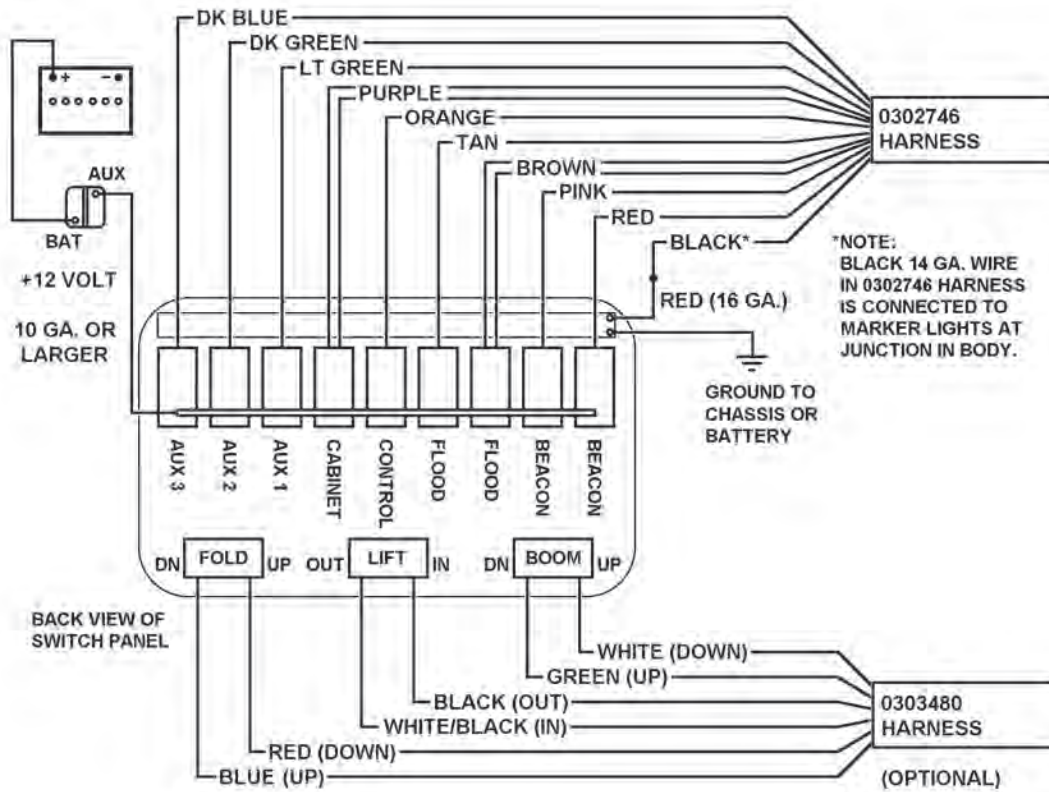

Section III - SCHEMATICS

SWITCH PANEL WIRING