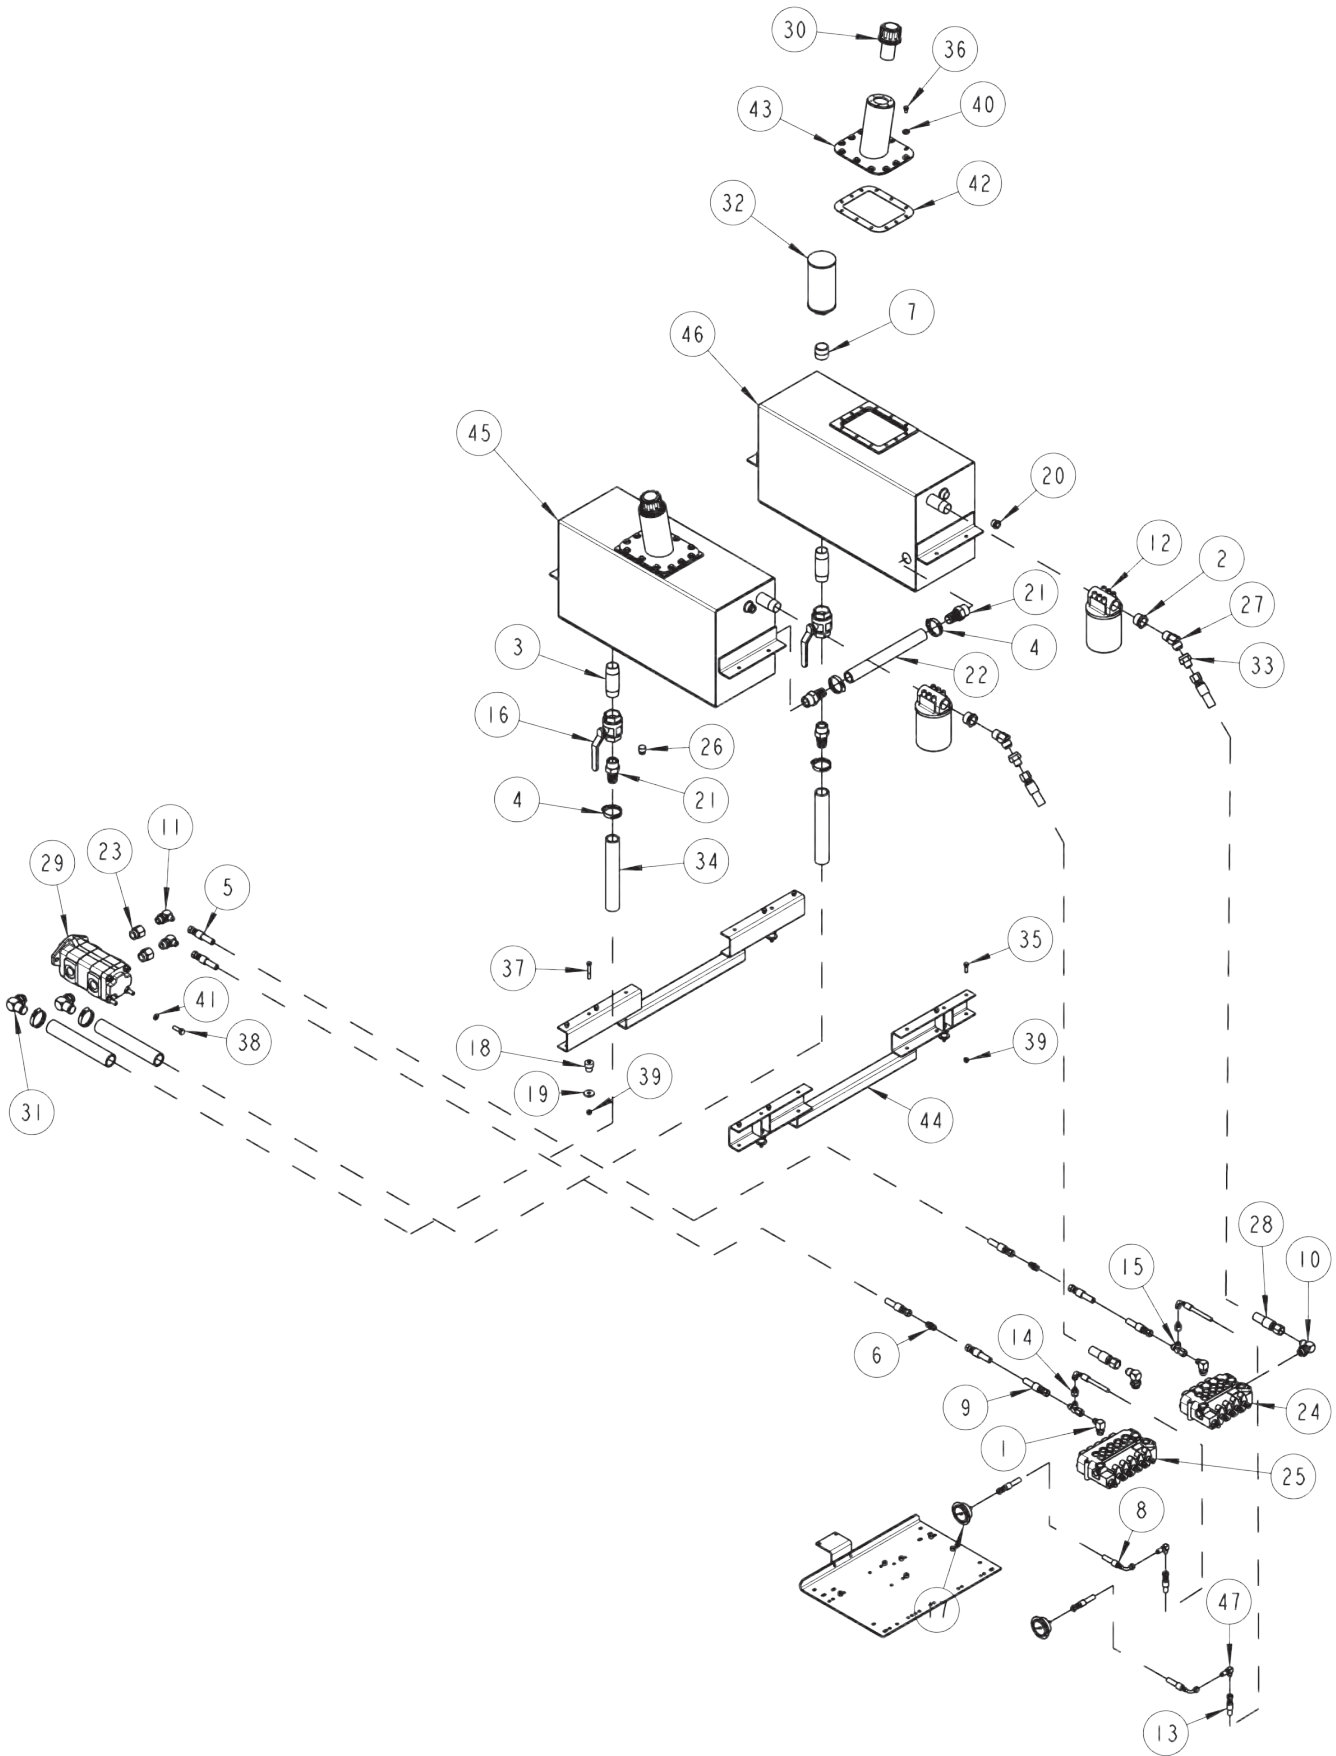

Section I - PARTS (cont'd)

PUMP, VALVE & FILTER HYDRAULICS

Section I - PARTS (cont'd)

PUMP, VALVE & FILTER HYDRAULICS

ITEM	PART NUMBER	DESCRIPTION	QTY
1	0300052	ELBOW, 8MJ-10MB90	2
2	0300287	PIPE BUSHING, 1 1/4" TO 1" NPT REDUCER	2
3	0300348	NIPPLE - 1-1/2 X 5	2
4	0300364	HOSE CLAMP, 7/8" TO 2-3/4"	6
5	0300660	HOSE ASSEMBLY - 120" LG	2
6	0300865	ADAPTER, 8MJ-6MJ	2
7	0301350	PIPE, 1-1/2" CLOSE NIPPLE	2
8	0301473	HOSE ASSEMBLY, 18" LG	2
9	0301529	HOSE ASSEMBLY - 58 LG.	2
10	0301545	ELBOW, 12MJ-12MB90	2
11	0301547	ELBOW, 8MJ-12MB90	2
12	0301894	FILTER ASSEMBLY, SPIN ON	2
13	0301965	HOSE ASSEMBLY, 131" LG.	2
14	0301995	ADAPTER, 8FJ-6MJ STRAIGHT	2
15	0302052	RUN TEE, 8MJ-8MJ-8FJX	2
16	0302088	BALL VALVE - 1 1/2 BRONZE	2
17	0302205	GAUGE, FLUSH MOUNT 6000 PSI	2
18	0302227	CENTER BONDED MOUNT	4
19	0302228	SPECIAL WASHER	4
20	0302570	SIGHT GAUGE	2
21	0302698	HOSE BARB, 1-1/4"	4
22	0302756	SUCTION HOSE, 1-1/4" ID (100R4)	1
23	0302906	ADAPTER, 16MB-12FB	2
24	0303093	CONTROL VALVE, VDP11DDDC110	1
25	0303094	VALVE, 5 SPOOL PARKER	1
26	0303155	PIPE PLUG - 3/4 NPT (MAGNETIC)	2
27	0303338	ELBOW, 16MJ-16MP45	2
28	0303392	HOSE ASSEMBLY - 73" LG	2
29	0303867	PUMP, BI-ROTATIONAL	1
30	0305006	FILLER CAP	2
31	0306539	HOSE BARB, 20HOSE-16MB90	2
32	0307344	SUCTION STRAINERS	2
33	0307345	CONNECTOR, 16MJ-20MP	2
34	0310010	SUCTION HOSE, 1-1/2" I.D. 100R4	2
35	0400122	3/8-16 X 1 1/4 HHCS GR.5,ZP	8
36	0400149	3/8-16 X 5/8 HHCS GR5 ZP	24
37	0400150	3/8-16 X 2-1/2 HHCS GR5 ZP	4
38	0400181	1/2-13 X 1-1/2 HHCS GR 5 ZP	2
39	0400392	3/8-16 NYLOCK HEX NUT ZP	12
40	0400480	3/8 FLAT WASHER ZP	24
41	0400491	1/2 HELICAL LOCK WASHER ZP	2
42	0706114	GASKET - CLEANOUT & FILLER COVER	2
43	0802747	FILLER PIPE WELD'T	2
44	0803193	SUPPORT - RESERVOIR WELDMENT	2
45	0806653	RESERVOIR LEFT WELDMENT	1
46	0806654	RESERVOIR RIGHT WELDMENT	1
47	FC41	ELBOW - BULKHEAD	2