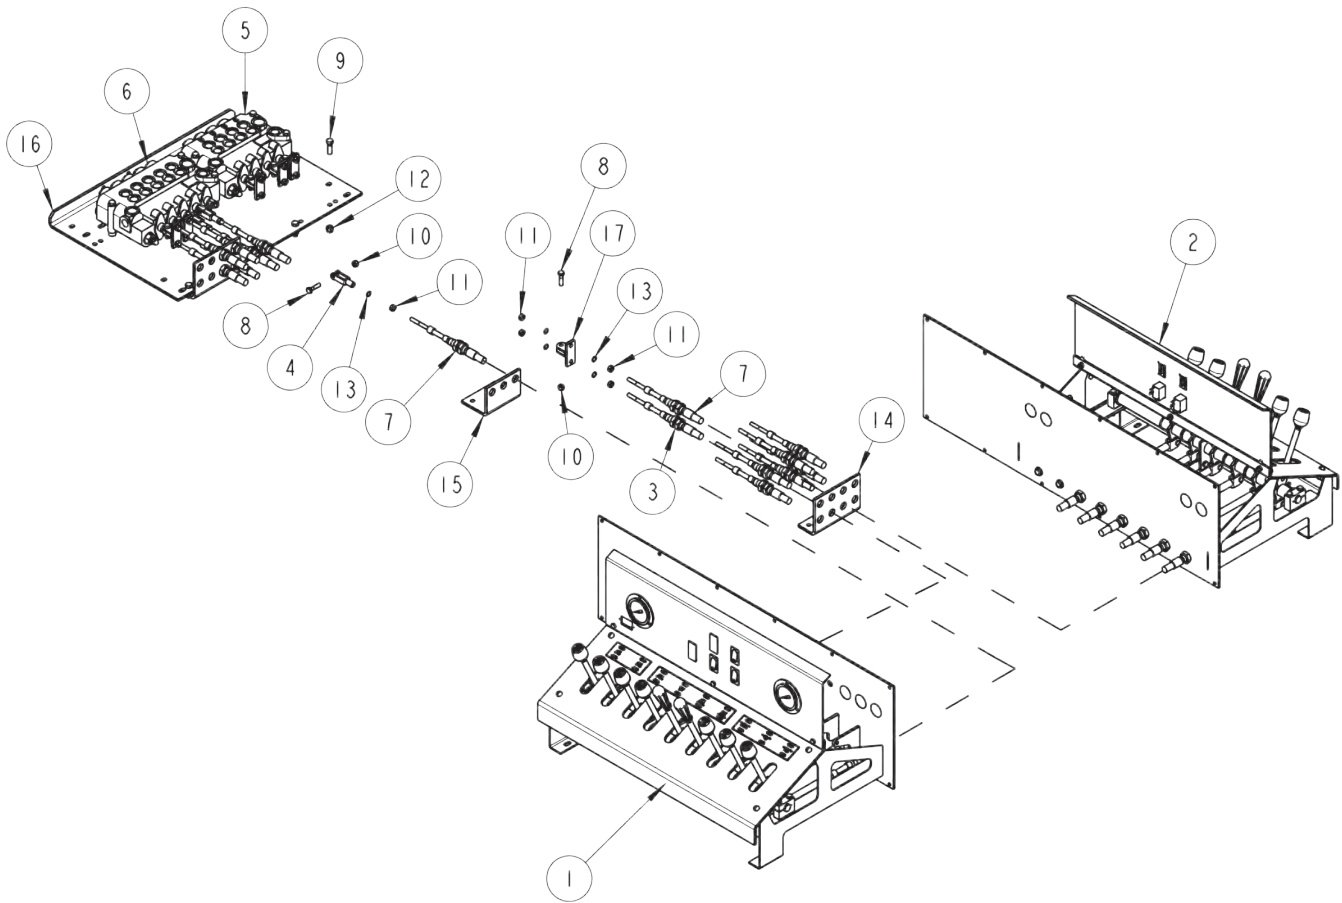

Section I - PARTS (cont'd)

WINCH HYDRAULICS & AIR FREE SPOOL

Section I - PARTS (cont'd)

WINCH HYDRAULICS & AIR FREE SPOOL

ITEM	PART NUMBER	DESCRIPTION	QTY
1	0300041	CONNECTOR 8MJX8MB	4
2	0301388	ELBOW, 8MJ-8MB90	2
3	0301577	TUBING- PLASTIC 1/4 OD X 5" AIR LINE	2
4	0301893	HOSE ASSEMBLY - 84" LG	2
5	0302508	ELBOW, 8MJ-8MB90LL	2
6	0302546	CLAMPING UNIT (SET) HC-10-2	10
7	0302550	SPLIT BUSH RUBBER C-SB10-12 3/4	10
8	0302551	SOCKET HEAD C-SN-10	5
9	0302552	WELD ADAPTER, C-WA-10	5
10	0302955	HOSE ASSY - 48 1/4"	4
11	0303093	CONTROL VALVE, VDP11DDDC110	1
12	0303094	VALVE, 5 SPOOL PARKER	1
13	0303391	HOSE ASSY - 110"	2
14	0400118	5/16-18 X 3/4 HHCS GR.5 ZP	5
15	0400135	3/8-16 X 4-1/2 HHCS GR 5 ZP	6
16	0400392	3/8-16 NYLOCK HEX NUT ZP	6
17	0704045	SPACER, CONTROL VALVE	6
18	0717827	PLATE - VALVE MOUNTING	1
19	9010520	FITTING - ELBOW,1/4T-1/4NPT MALE	2
20	9011071	FITTING,BRASS TEE 1/4T-1/4T-1/4T	1
21	9048248	WINCH DP 2-SPD 25K NARROW DRUM	1

Section I - PARTS (cont'd)

LEFT & RIGHT CONTROL ASSEMBLY

Section I - PARTS (cont'd)

LEFT & RIGHT CONTROL ASSEMBLY

ITEM	PART NUMBER	DESCRIPTION	QTY
1	0907288	5230 CONTROL ASSEMBLY 9 HANDLES	1
2	0907289	5230 CONTROL ASSEMBLY RH 6H	1
3	0302457	CONTROL CABLE	5
4	0303008	CLEVIS - ADJUSTABLE	3
5	0303093	CONTROL VALVE, VDP11DDDC110	1
6	0303094	VALVE, 5 SPOOL PARKER	1
7	0303427	CONTROL CABLE	10
8	0400103	5/16-18 X 1 1/4 HHCS GR.5, ZP	9
9	0400122	3/8-16 X 1 1/4 HHCS GR.5,ZP	6
10	0400382	5/16-18 NYLOCK HEX NUT ZP	11
11	0400383	5/16-24 HEX NUT ZP	27
12	0400392	3/8-16 NYLOCK HEX NUT ZP	12
13	0400466	LOCKWASHER, 5/16" INTERNAL TOOTH	27
14	0711249	PLATE - CONTROL BOX	2
15	0711250	PLATE - CONTROL BOX	1
16	0717827	PLATE - VALVE MOUNTING	1
17	0801054	CONNECTOR - CONTROL CABLE	6