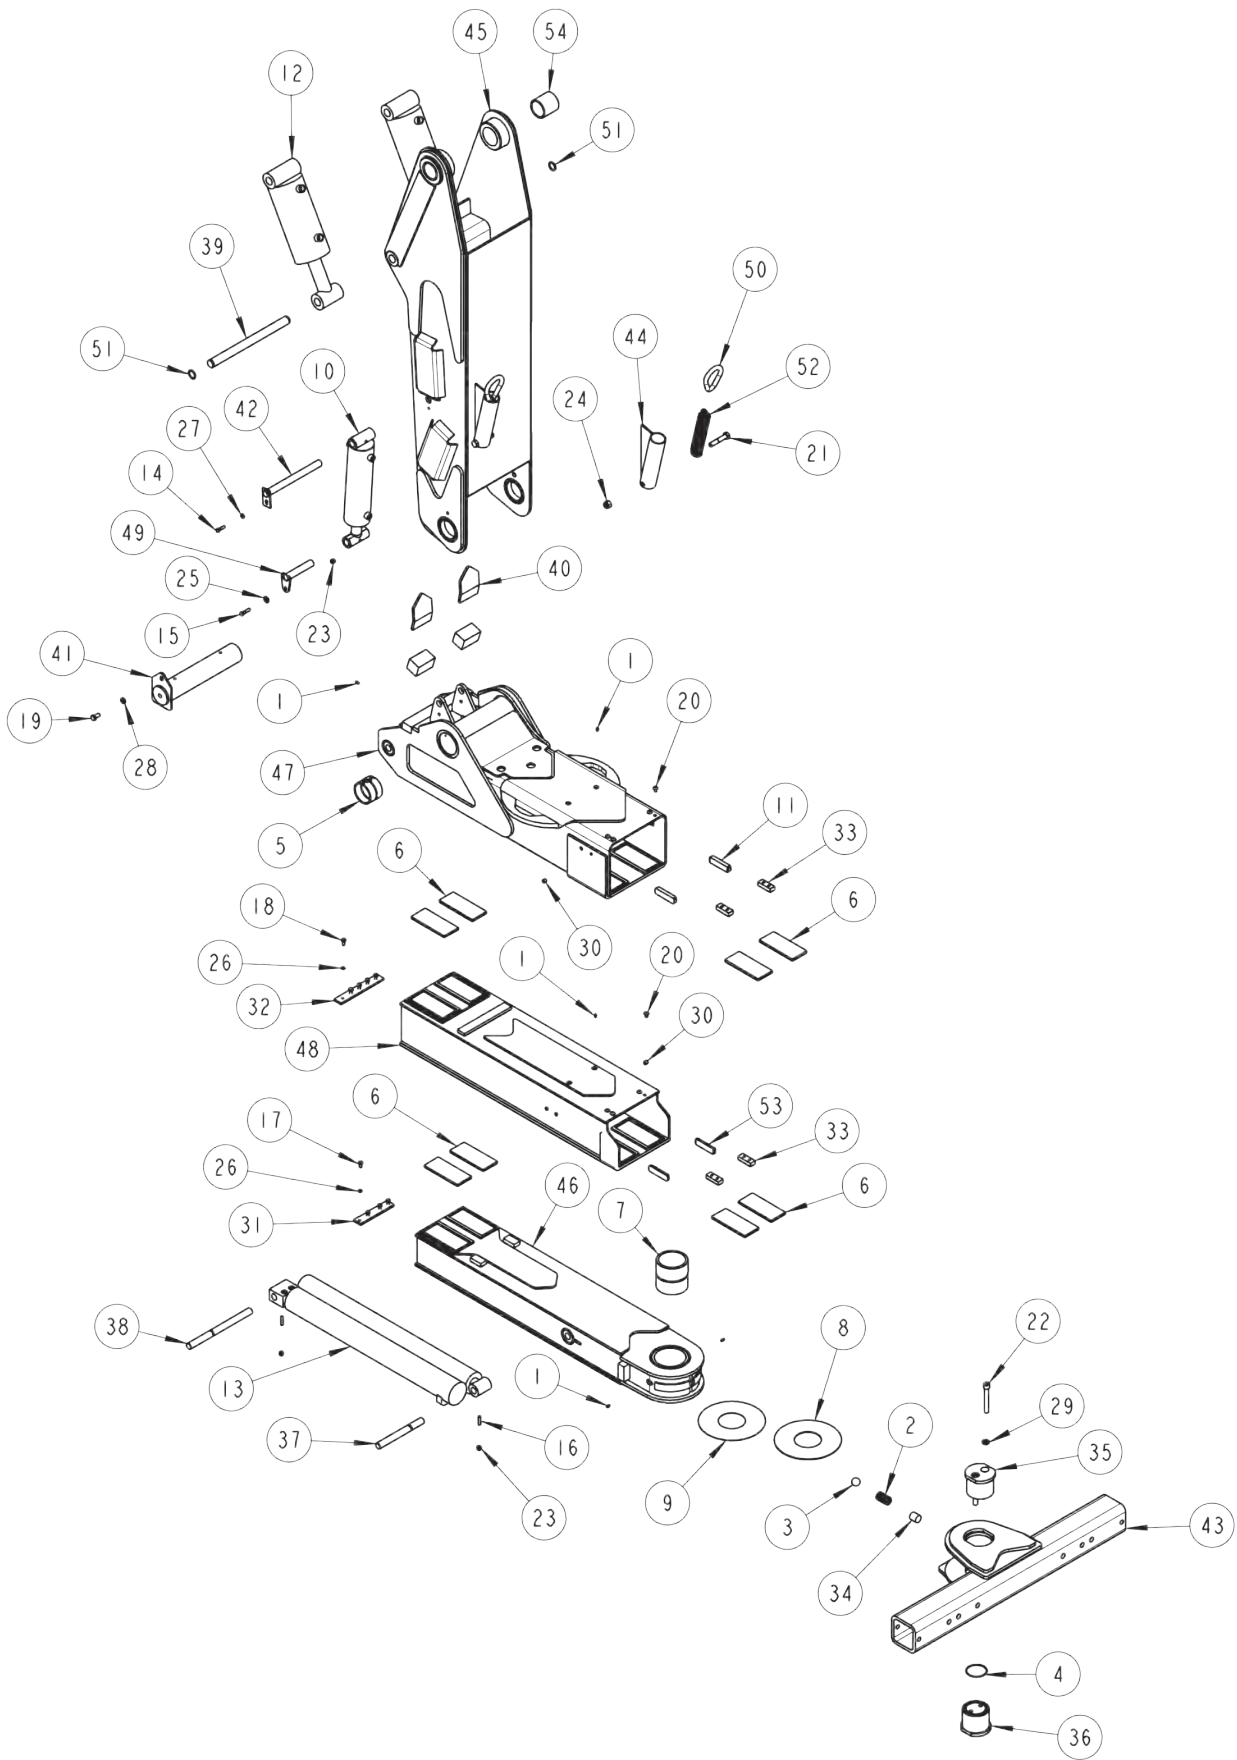

Section I - PARTS (cont'd)

UNDERLIFT & TOWER ASSEMBLY

Section I - PARTS (cont'd)

UNDERLIFT & TOWER ASSEMBLY

ITEM	PART NUMBER	DESCRIPTION	QTY
1	0300113	GREASE FITTING, 1/4-28 STRAIGHT	8
2	0301197	DETENT SPRING	1
3	0301398	DETENT BALL	1
4	0301822	O-RING, PIVOT PIN	1
5	0302538	SPRING BUSHING, 3.5OD X 3ID X 2.5	2
6	0302561	SLIDE PAD	8
7	0303088	BUSHING, PIVOT PIN	1
8	0303097	THRUST WASHER, 1/8" THICK	1
9	0303098	THRUST WASHER, 1/16" THICK	1
10	0306746	CYLINDER - HYDRAULIC FOLD	1
11	0307013	PAD - WEAR	2
12	0307040	CYL - U/L TILT	2
13	0307041	U/L EXTEND CYLINDER	1
14	0400122	3/8-16 X 1 1/4 HHCS GR.5,ZP	1
15	0400132	3/8-16 X 1 1/2 HHCS GR.5,ZP	1
16	0400139	SCREW, 3/8"-16 X 1-1/2" HEX SKT SET	2
17	0400147	3/8-24X 5/8 HHCS GR5 ZP	4
18	0400151	3/8-24 X 3/4 HHCS GR5 ZP	5
19	0400176	1/2-13 X 1 HHCS GR.5,ZP	1
20	0400228	SCREW, 3/8"-24 X 5/8" BUTTON HEAD SKT	8
21	0400257	5/8-11 X 3-1/4 HHCS GR5 ZP	2
22	0400271	SCREW, 5/8"-11 X 4-1/2" SKT HD CAP	2
23	0400392	3/8-16 NYLOCK HEX NUT ZP	3
24	0400421	5/8-11 NYLOCK HEX NUT ZP	2
25	0400480	3/8 FLAT WASHER ZP	1
26	0400481	LOCKWASHER, 3/8" EXT TOOTH	9
27	0400482	3/8 HELICAL LOCK WASHER ZP	1