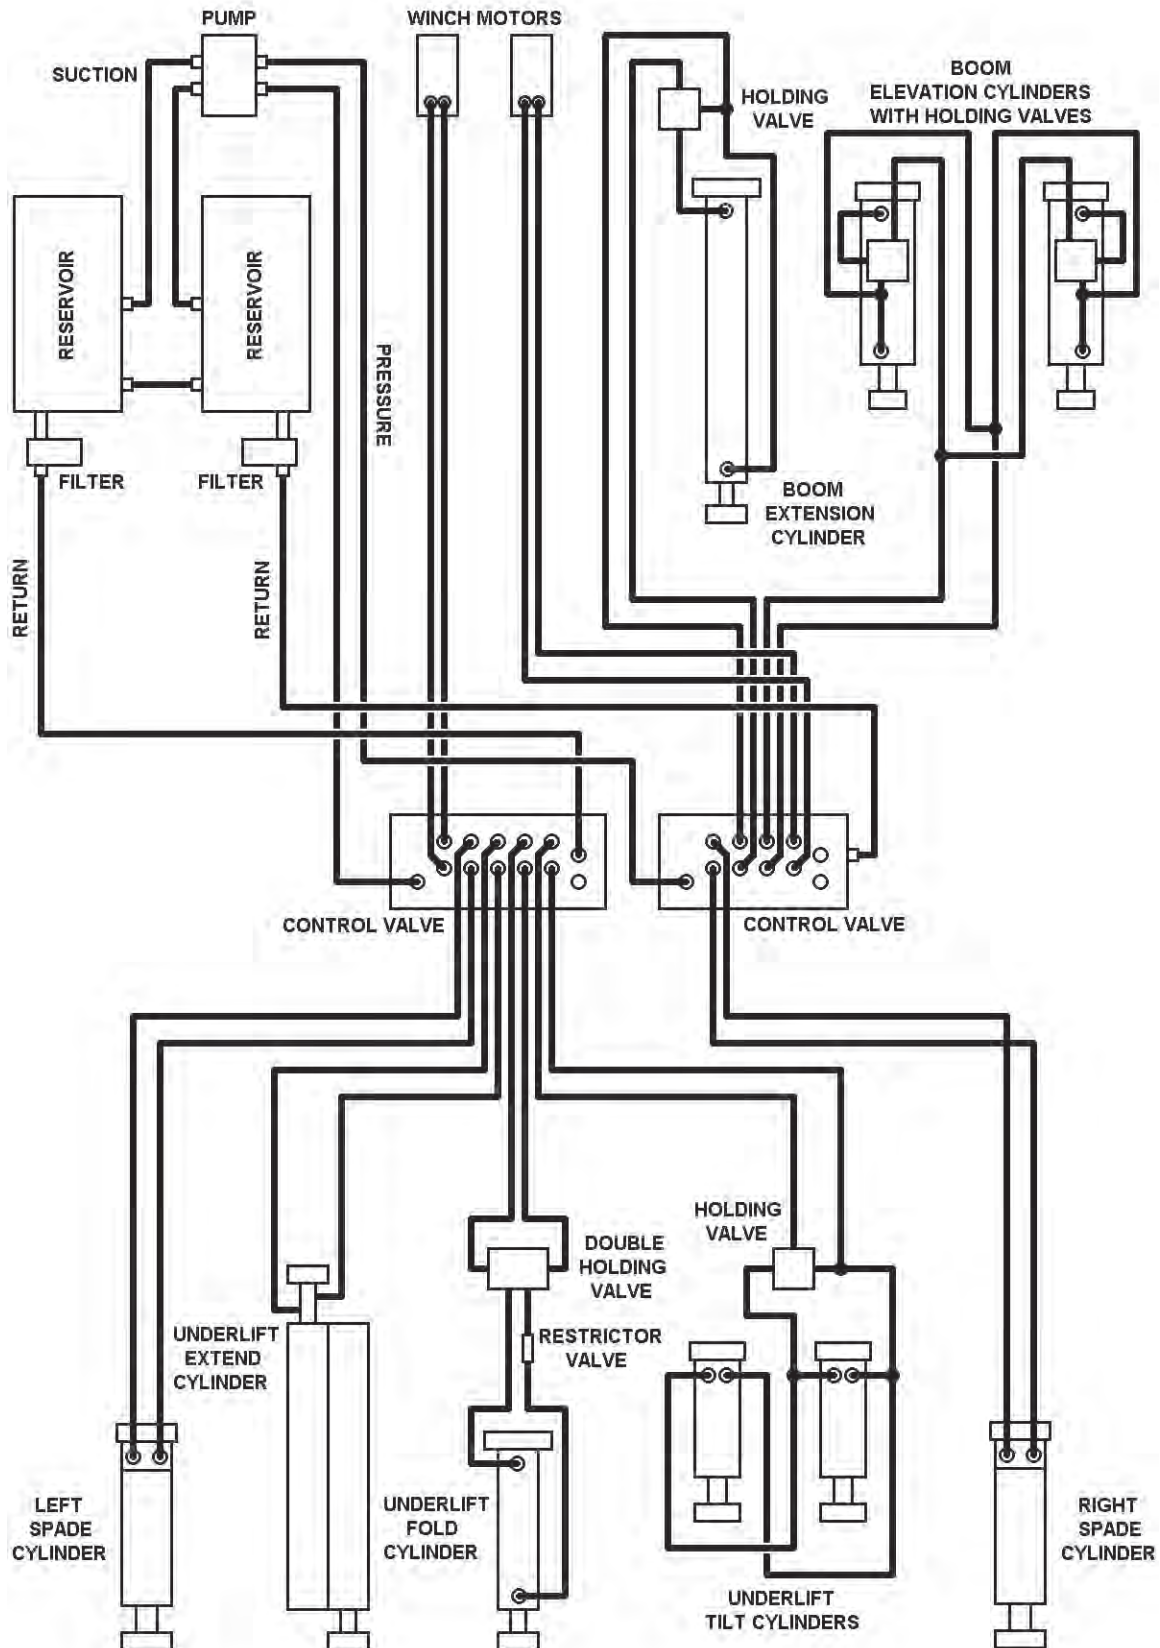

Section III - SCHEMATICS

HYDRAULIC