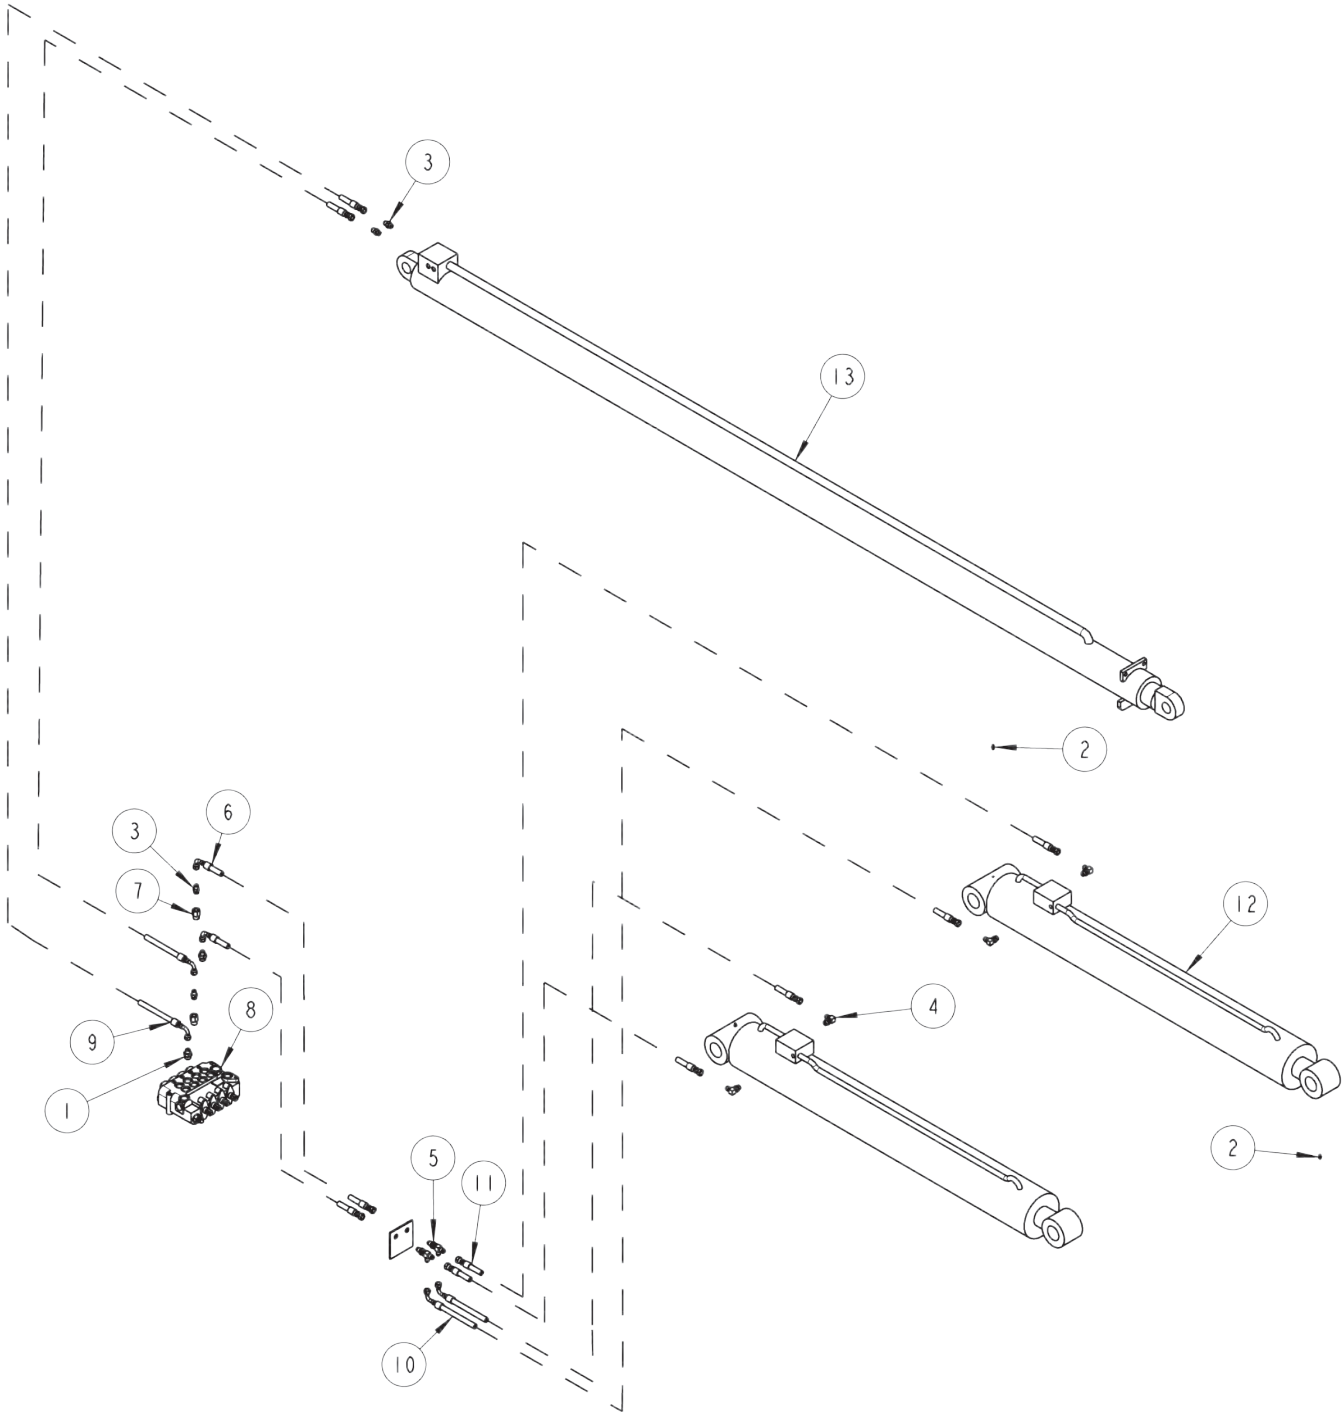

Section I - PARTS (cont'd)

RECOVERY BOOM HYDRAULICS

Section I - PARTS (cont'd)

RECOVERY BOOM HYDRAULICS

ITEM	PART NUMBER	DESCRIPTION	QTY
1	0300044	CONNECTOR 6MJX8MB	2
2	0300113	GREASE FITTING, 1/4-28 STRAIGHT	4
3	0301522	CONNECTOR 6MJ-6MB	4
4	0301620	FITTING, ELBOW, 6MJ-6MB90	4
5	0302575	BLKHD RUN TEE, 6MJ-6BLKHD-6MJ W/NUT	2
6	0302585	HOSE ASSEMBLY - 54" LG	2
7	0303017	CONNECTOR 8MBX6FB	2
8	0303093	CONTROL VALVE, VDP11DDDC110	1
9	0303170	HOSE ASSY - 75" LG.	2
10	0303389	HOSE ASSY - 46" LG.	2
11	0303394	HOSE ASSEMBLY - 46" LG	2
12	0307012	CYLINDER, BOOM LIFT (5035)	2
13	0307082	CYLINDER - BOOM LIFT	1