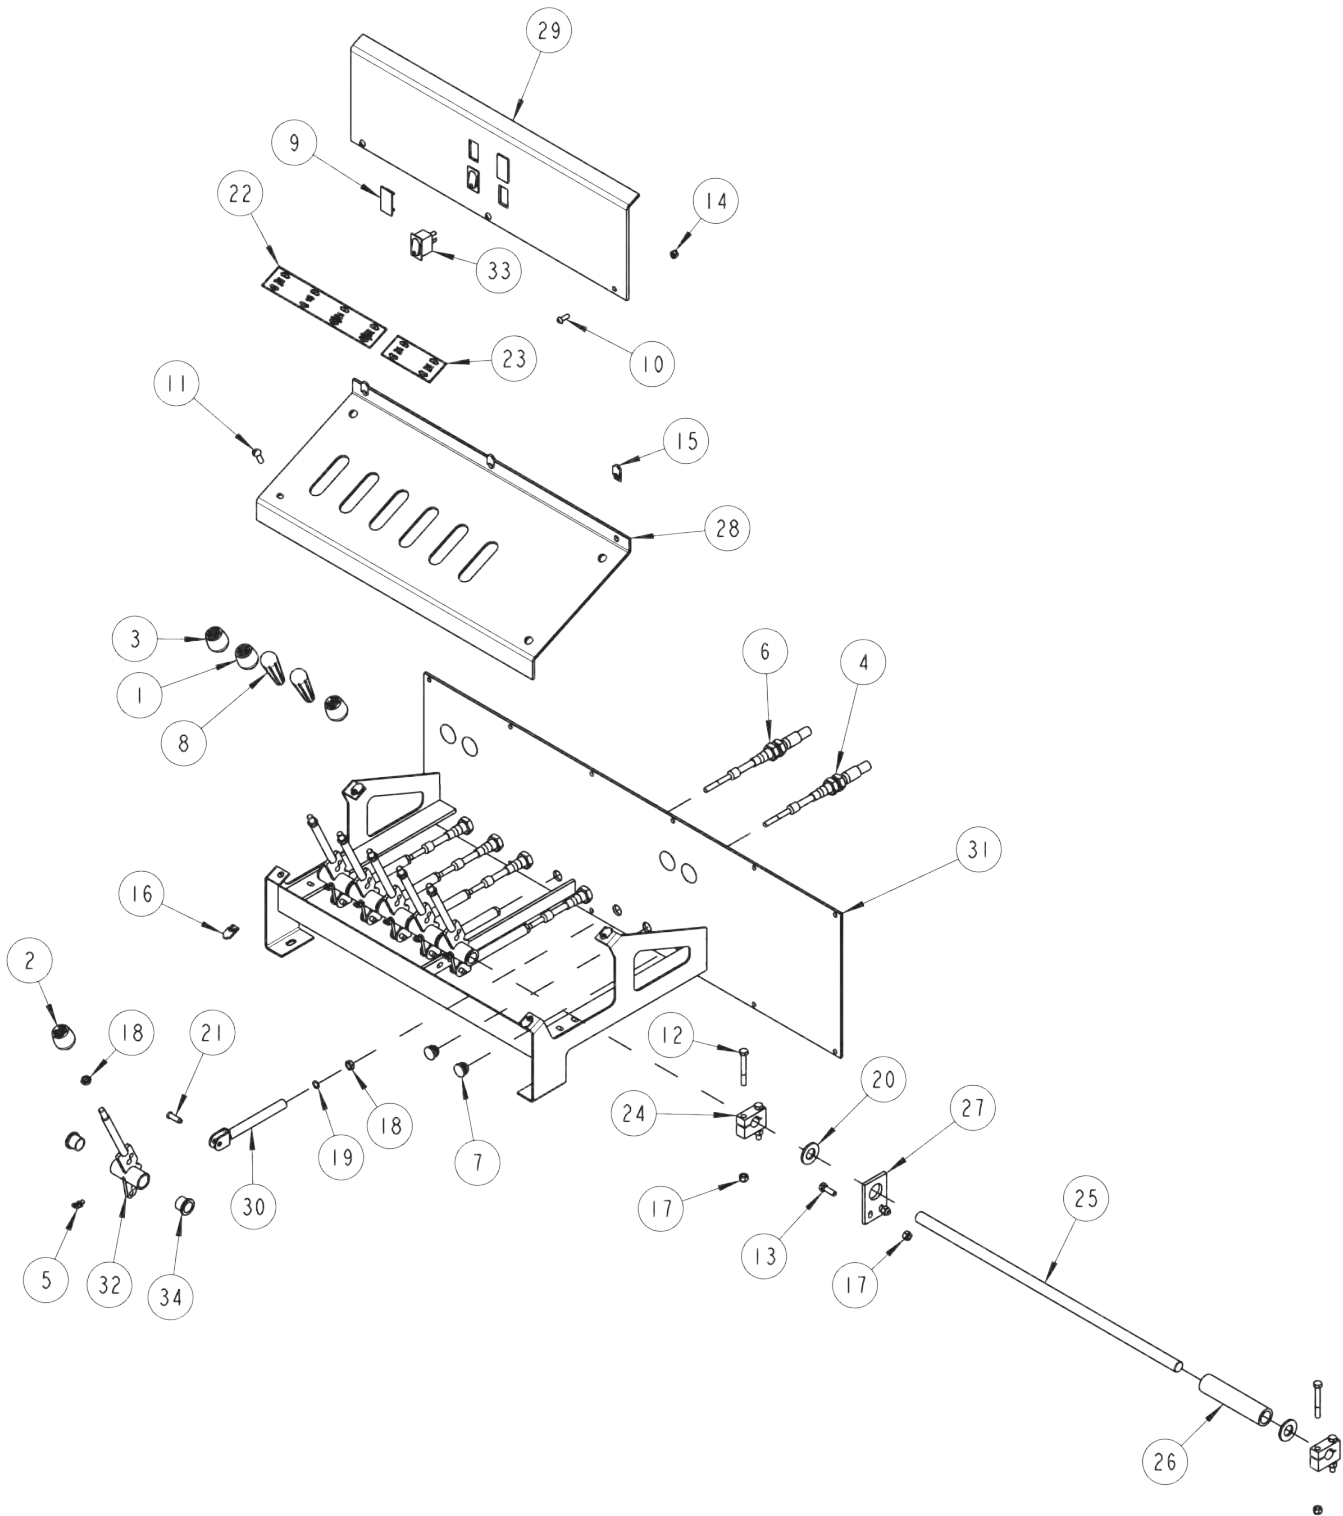

Section I - PARTS (cont'd)

RIGHT CONTROL ASSEMBLY (OPTIONAL)

Section I - PARTS (cont'd)

RIGHT CONTROL ASSEMBLY (OPTIONAL)

ITEM	PART NUMBER	DESCRIPTION	QTY
1	0300835	KNOB, BOOM (UP-DN)	1
2	0300836	KNOB, JACK (UP-DN)	2
3	0300837	KNOB, BOOM (IN-OUT)	1
4	0302457	CONTROL CABLE	2
5	0302726	GREASE FITTING, 1/4"-28 X 45°	6
6	0303427	CONTROL CABLE	4
7	0307166	PLUG 7/8	2
8	0307604	KNOB - RED LONG	2
9	0307778	PLUG, FILLER	2
10	0400061	SCREW, 1/4"-20 X 2 1/4" RD HD PHIL SS	3
11	0400101	SCREW, 5/16"-18 X 1" RD HD SLOTTED SS	4
12	0400107	5/16-2.5 X 2-1/2 HHCS	4
13	0400109	5/16-18 X 1 HHCS GR.5,ZP	2
14	0400367	1/4-20 NYLOCK HEX NUT ZP	3
15	0400369	1/4 "J" TYPE TINNERMAN	3
16	0400379	CLIP, 5/16" "J" TYPE TINNERMAN	4
17	0400382	5/16-18 NYLOCK HEX NUT ZP	6
18	0400393	3/8"-16 HEX JAM NUT	12
19	0400466	LOCKWASHER, 5/16" INTERNAL TOOTH	6
20	0400512	3/4 FLAT WASHER (SPECIAL)	2
21	0400527	CLEVIS PIN, 5/16" X 5/8" COTTERLESS	6
22	0500914	DECAL- CONTROL PANEL WRECKER	1
23	0500915	DECAL - CTROL PANEL SPADE	1
24	0711235	CLAMP - SHAFT	2
25	0717203	PIN - CONTROL HANDLE (6)	1
26	0717206	SPACER	1
27	0717461	PLATE - SHAFT SUPPORT	1
28	0723231	PANEL - CONTROL (6 HANDLE)	1
29	0723232	PANEL - SWITCH	1
30	0806006	CLEVIS WELDMENT	6
31	0806008	CONTROL FRAME WELDMENT (6 HANDLE)	1
32	0806515	CONTROL HANDLE WELDMENT	6
33	9024041	MCGILL SWITCH	2
34	9053524	BRONZE BUSHING (.752 X .879 X .750)	12