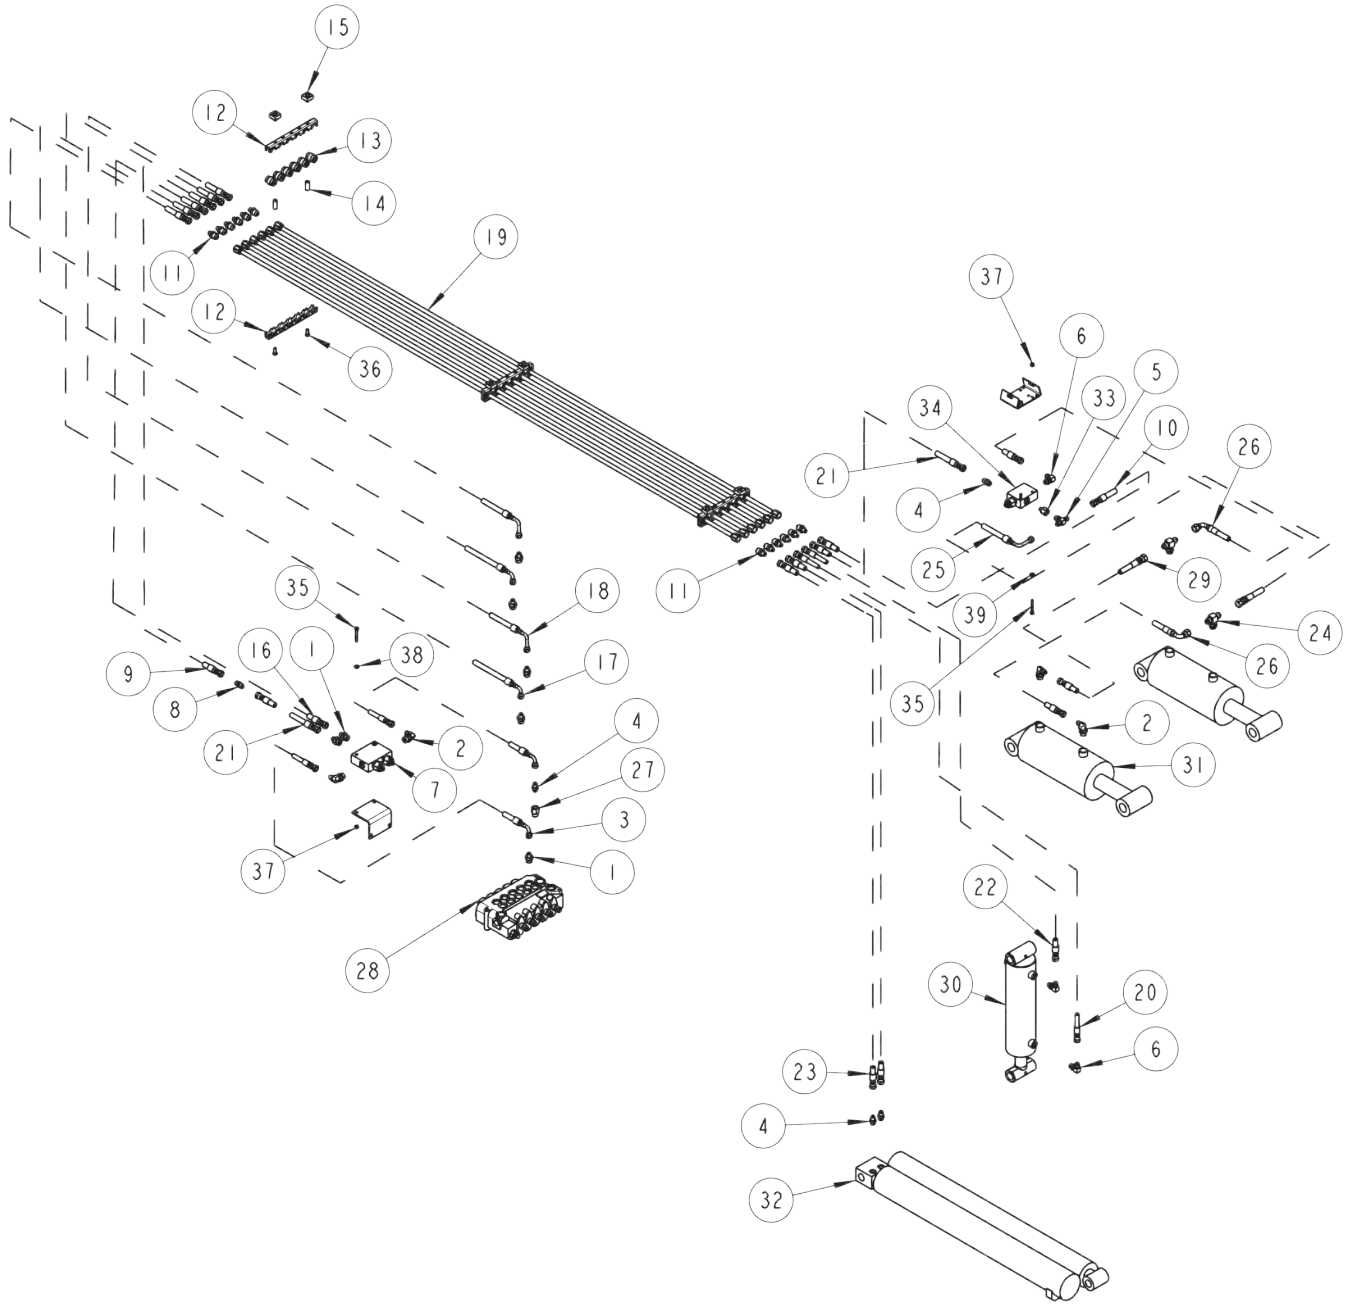

Section I - PARTS (cont'd)

UNDERLIFT HYDRAULICS

Section I - PARTS (cont'd)

UNDERLIFT HYDRAULICS

ITEM	PART NUMBER	DESCRIPTION	QTY
1	0300044	CONNECTOR 6MJX8MB	7
2	0301470	FITTING - HYDRAULIC ELBOW 6MJ-8MB90	4
3	0301473	HOSE ASSEMBLY, 18" LG	2
4	0301522	CONNECTOR 6MJ-6MB	4
5	0301619	BRANCH TEE, 6MJ-6MJ-6MB	1
6	0301620	FITTING, ELBOW, 6MJ-6MB90	3
7	0301730	DOUBLE HOLDING VALVE	1
8	0301837	INLINE ORIFICE	1
9	0302000	HOSE ASSY - 24" LG	1
10	0302035	HOSE ASSEMBLY, 18" LG	1
11	0302514	ADAPTER, 8MJ-6MJ	12
12	0302548	CLAMPING UNIT (SET) HC-10-6	6
13	0302549	SPLIT BUSH RUBBER C-SB10-8 1/2	18
14	0302551	SOCKET HEAD C-SN-10	6
15	0302552	WELD ADAPTER, C-WA-10	6
16	0302596	HOSE ASSY - 34" LG	1
17	0302604	HOSE ASSY - 44" LG	2
18	0302605	HOSE ASSEMBLY - 44" LG	2
19	0302624	TUBE ASSEMBLY	6
20	0302637	HOSE ASSEMBLY - 72" LG	1
21	0302805	HOSE ASSY - 10" LG	2
22	0302812	HOSE ASSY - 78" LG.	1
23	0302813	HOSE ASSY - 108" LG	2
24	0302842	ELBOW, 8MJ-8MB90	2
25	0302914	HOSE ASSEMBLY, 35" LG	1
26	0302915	HOSE ASSEMBLY, 12" LG	2
27	0303017	CONNECTOR 8MBX6FB	1
28	0303094	VALVE, 5 SPOOL PARKER	1
29	0303563	HOSE ASSEMBLY, 27" LG	1
30	0306746	CYLINDER - HYDRAULIC FOLD	1
31	0307040	CYL - U/L TILT	2
32	0307041	U/L EXTEND CYLINDER	1
33	0307106	CONNECTOR 4MBX6FB	1
34	0307107	VALVE HOLDING 4000 PSI SAE	1
35	0400078	1/4-20 X 2 HHCS GR5 ZP	4
36	0400118	5/16-18 X 3/4 HHCS GR.5 ZP	6
37	0400367	1/4-20 NYLOCK HEX NUT ZP	4
38	0400451	1/4 FLAT WASHER ZP	2
39	0402110	1/4 FLATWASHER 316 STAINLESS	2